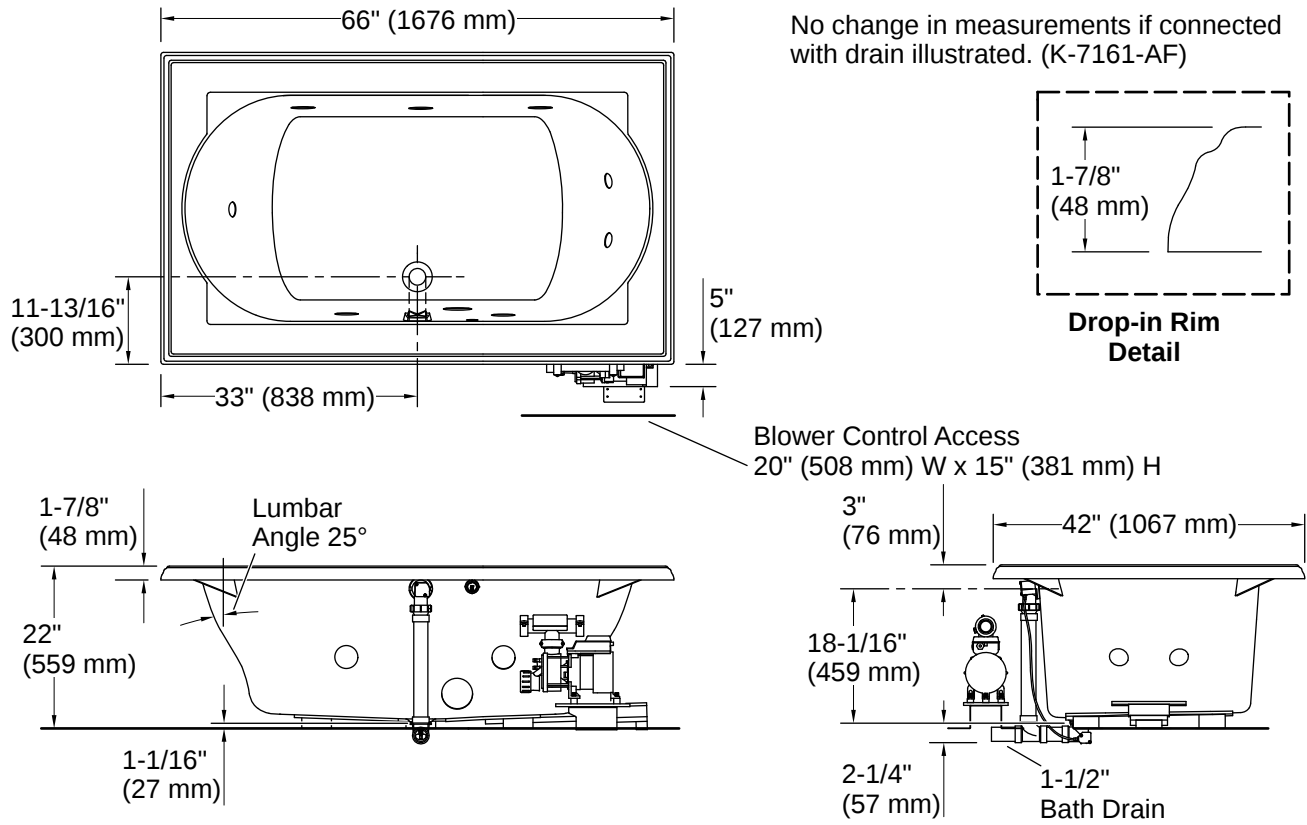

Installation

- Drop-in
- Rear center drain

Installation Notes

Install this product according to the installation instructions.

Measure your actual product for rough-in details.
The hot water supply should be 70% of the capacity of the bath or greater. Installations will vary.