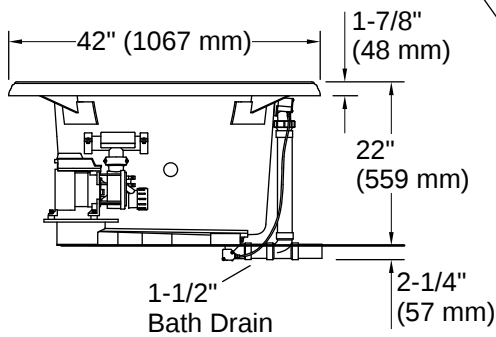

Technical Information

All product dimensions are nominal.

Drain Location:	Center
Drain Hole Diameter:	2-1/4" (57 mm)
Minimum Flat for Door:	3-13/16" (97 mm)
Basin Area, Bottom:	42" x 27" (1067 mm x 686 mm)
Basin Area, Top:	54" x 30" (1372 mm x 762 mm)
Water Depth:	16" (406 mm)
Water Capacity:	81 gal (306.6 L)
Minimum Floor Load:	44 lbs/ft ²
Weight:	129 lbs (58.5 kg)

Required Products/Accessories

- K-11677 Adjustable drain, 20-gauge brass, for 18-1/2" to 20-1/2" baths
- or
- K-T37392 Rotary-turn bath drain trim
 - K-T37391 Rotary-turn bath drain trim
- or
- K-78438 30" cable bath drain
 - K-37383 Rough-in cable bath drain, PVC, 30" cable with tubing
- or
- K-78439 45" cable bath drain
 - K-37385 Rough-in cable drain, PVC, 45" cable, less horizontal tube

No change in measurements if connected with drain illustrated. (K-7161-AF)

Drop-in Rim Detail

Blower Control Access
20" (508 mm) W x 15" (381 mm) H

Installation

- Drop-in
- Rear center drain

Installation Notes