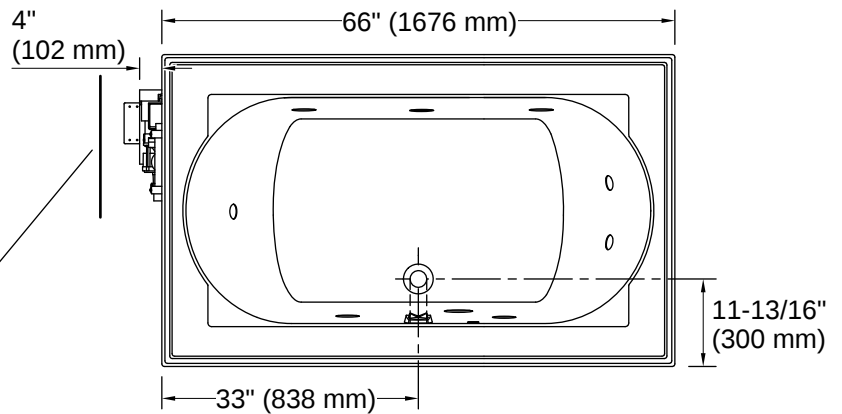

Technical Information

All product dimensions are nominal.

Drain Location:	Center
Drain Hole Diameter:	2-1/4" (57 mm)
Minimum Flat for Door:	3-13/16" (97 mm)
Basin Area, Bottom:	42" x 27" (1067 mm x 686 mm)
Basin Area, Top:	54" x 30" (1372 mm x 762 mm)
Water Depth:	16" (406 mm)
Water Capacity:	81 gal (306.6 L)
Minimum Floor Load:	44 lbs/ft ²
Weight:	129 lbs (58.5 kg)

No change in measurements if connected with drain illustrated. (K-7161-AF)

Drop-in Rim Detail

Blower Control Access
20" (508 mm) W x 15" (381 mm) H

Installation

- Drop-in
- Rear center drain

Installation Notes