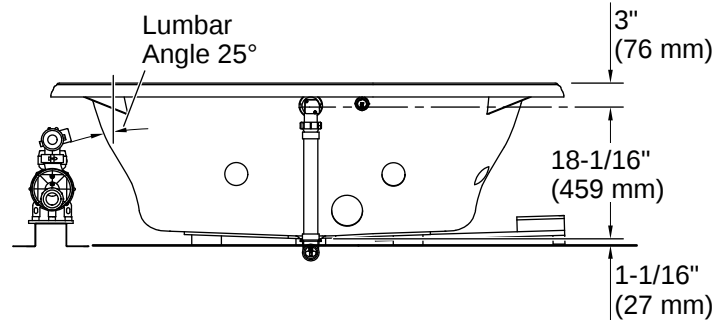

Technical Information

All product dimensions are nominal.

Drain Location:	Center
Drain Hole Diameter:	2-1/4" (57 mm)
Minimum Flat for Door:	3-13/16" (97 mm)
Basin Area, Bottom:	42" x 27" (1067 mm x 686 mm)
Basin Area, Top:	54" x 30" (1372 mm x 762 mm)
Water Depth:	16" (406 mm)
Water Capacity:	81 gal (306.6 L)
Minimum Floor Load:	44 lbs/ft ²
Weight:	129 lbs (58.5 kg)

No change in measurements if connected with drain illustrated. (K-7161-AF)

Drop-in Rim Detail

Blower Control Access
20" (508 mm) W x 15" (381 mm) H

Installation

- Drop-in
- Rear center drain

Installation Notes