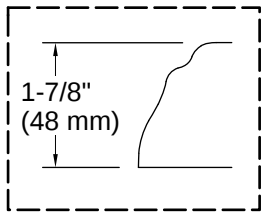

Technical Information

All product dimensions are nominal.

Drain Location:	Center
Drain Hole Diameter:	2-1/4" (57 mm)
Minimum Flat for Door:	3-13/16" (97 mm)
Basin Area, Bottom:	42" x 27" (1067 mm x 686 mm)
Basin Area, Top:	54" x 30" (1372 mm x 762 mm)
Water Depth:	16" (406 mm)
Water Capacity:	81 gal (306.6 L)
Minimum Floor Load:	44 lbs/ft ²
Weight:	129 lbs (58.5 kg)

No change in measurements if connected with drain illustrated. (K-7161-AF)

Drop-in Rim Detail

Blower Control Access
20" (508 mm) W x 15" (381 mm) H

Installation

- Drop-in
- Rear center drain

Installation Notes