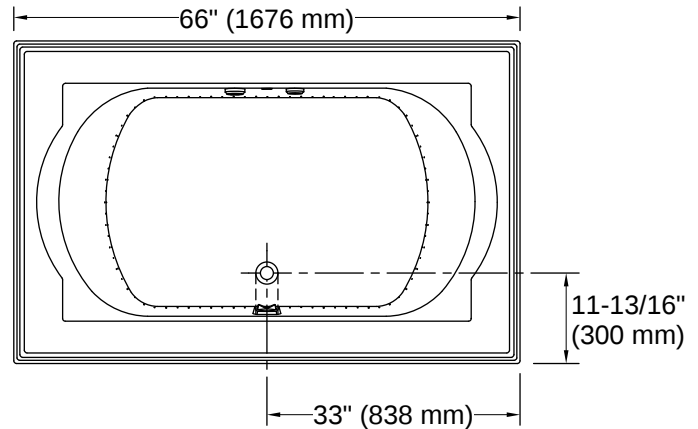

Technical Information

All product dimensions are nominal.

Drain Location:	Center
Drain Hole Diameter:	2-1/4" (57 mm)
Minimum Flat for Door:	3-13/16" (97 mm)
Basin Area, Bottom:	42" x 27" (1067 mm x 686 mm)
Basin Area, Top:	54" x 30" (1372 mm x 762 mm)
Water Depth:	16" (406 mm)
Water Capacity:	81 gal (306.6 L)
Minimum Floor Load:	44 lbs/ft ²
Weight:	156 lbs (70.8 kg)

Blower Motor Access
20" (508 mm) W x 15" (381 mm) H Min

Heater pad is located on this side

Installation

- Drop-in
- Rear center drain

Installation Notes

Install this product according to the installation instructions.