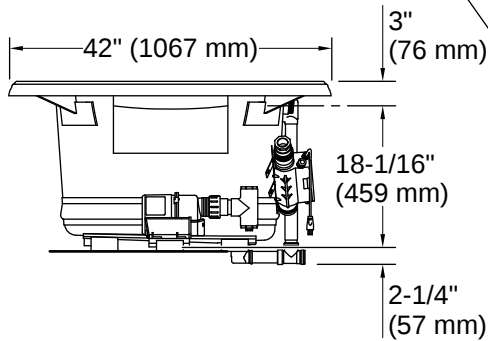

Technical Information

All product dimensions are nominal.

Drain Location:	Center
Drain Hole Diameter:	2-1/4" (57 mm)
Minimum Flat for Door:	3-13/16" (97 mm)
Basin Area, Bottom:	42" x 27" (1067 mm x 686 mm)
Basin Area, Top:	54" x 30" (1372 mm x 762 mm)
Water Depth:	16" (406 mm)
Water Capacity:	81 gal (306.6 L)
Minimum Floor Load:	44 lbs/ft ²
Weight:	156 lbs (70.8 kg)

Blower Motor Access
20" (508 mm) W x 15" (381 mm) H Min

Heater pad is located on this side

Installation

- Drop-in
- Rear center drain

Installation Notes

Install this product according to the installation instructions.