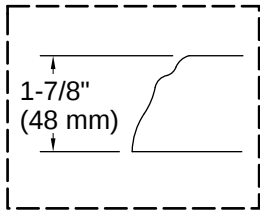

No change in measurements if connected with drain illustrated. (K-7161-AF)

Drop-in Rim Detail

Blower Motor Access
20" (508 mm) W x 15" (381 mm) H Min