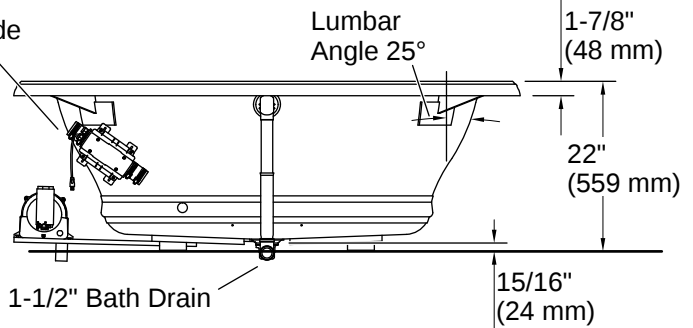

Technical Information

All product dimensions are nominal.

Drain Location:	Center
Drain Hole Diameter:	2-1/4" (57 mm)
Minimum Flat for Door:	3-13/16" (97 mm)
Basin Area, Bottom:	42" x 27" (1067 mm x 686 mm)
Basin Area, Top:	54" x 30" (1372 mm x 762 mm)
Water Depth:	16" (406 mm)
Water Capacity:	81 gal (306.6 L)
Minimum Floor Load:	44 lbs/ft ²
Weight:	156 lbs (70.8 kg)

Blower Motor Access
20" (508 mm) W x 15" (381 mm) H Min

Heater pad is located on this side

Installation

- Drop-in
- Rear center drain

Installation Notes

Install this product according to the installation instructions.