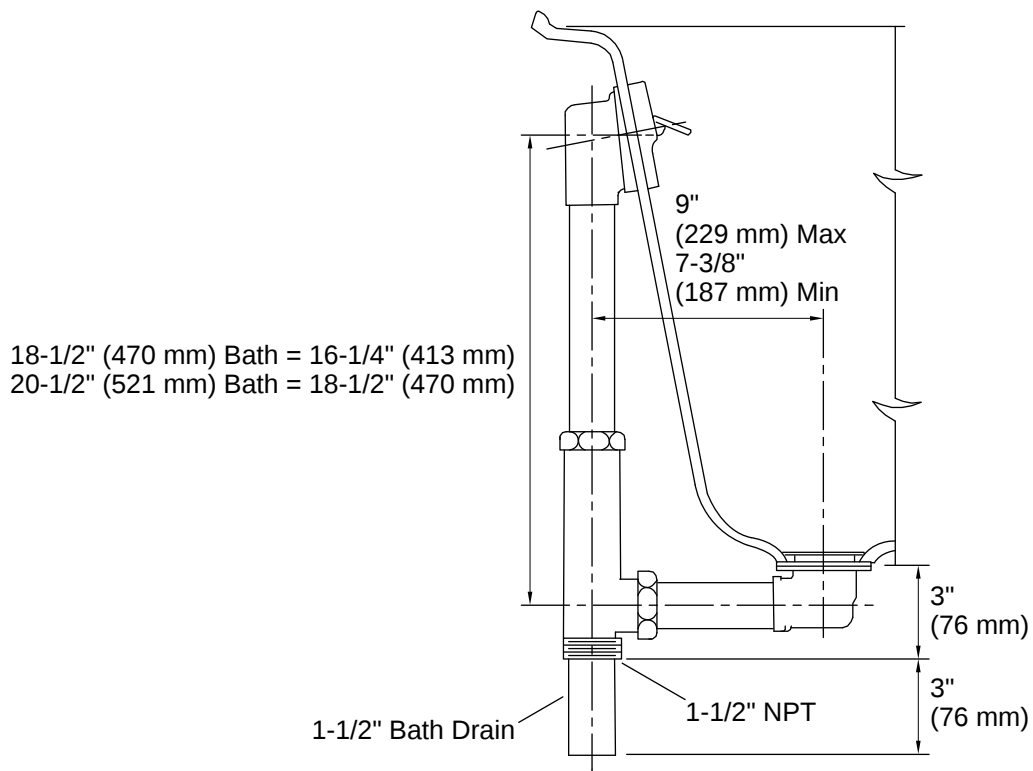

## Installation

- For through-the-floor installations
- For 18-1/2" (470 mm) to 20-1/2" (521 mm) deep bath installations