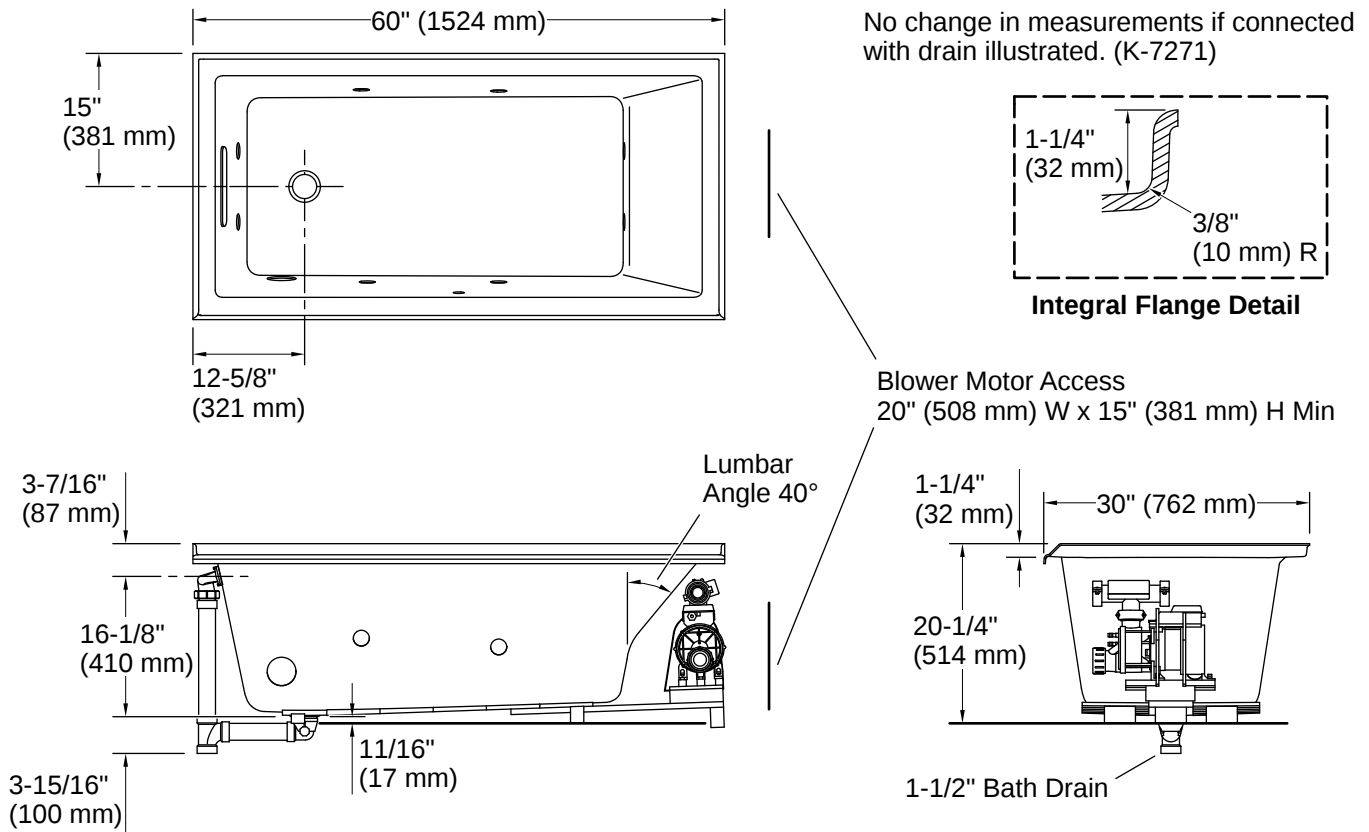

Installation

- Alcove
- Integral flange
- Left drain
- Requires Clearflo slotted overflow bath drain (sold separately)

Installation Notes

Install this product according to the installation instructions.

Measure your actual product for rough-in details.

The hot water supply should be 70% of the capacity of the bath or greater. Installations will vary.

ADA compliant when installed to the specific requirements of these regulations.