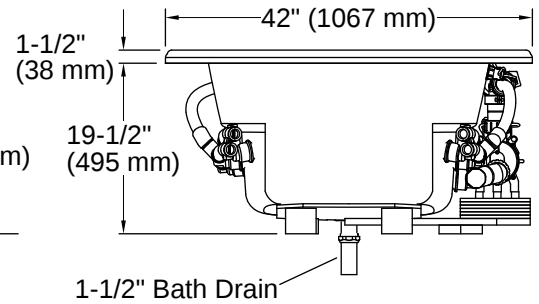

## Technical Information

*All product dimensions are nominal.*

Drain Location:	Reversible
Drain Hole Diameter:	2-1/4" (57 mm)
Basin Area, Bottom:	55-1/4" x 23-1/2" (1403 mm x 597 mm)
Basin Area, Top:	64-1/2" x 32" (1638 mm x 813 mm)
Water Depth:	15" (381 mm)
Water Capacity:	75 gal (283.9 L)
Minimum Floor Load:	36 lbs/ft <sup>2</sup>
Weight:	112 lbs (50.8 kg)

Recommended faucet area