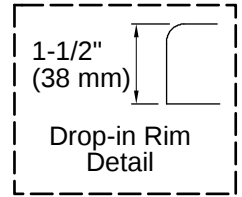

## Technical Information

*All product dimensions are nominal.*

Drain Location:	Reversible
Drain Hole Diameter:	2-1/4" (57 mm)
Basin Area, Bottom:	55-1/4" x 23-1/2" (1403 mm x 597 mm)
Basin Area, Top:	64-1/2" x 32" (1638 mm x 813 mm)
Water Depth:	15" (381 mm)
Water Capacity:	75 gal (283.9 L)
Minimum Floor Load:	36 lbs/ft <sup>2</sup>
Weight:	112 lbs (50.8 kg)

Recommended faucet area