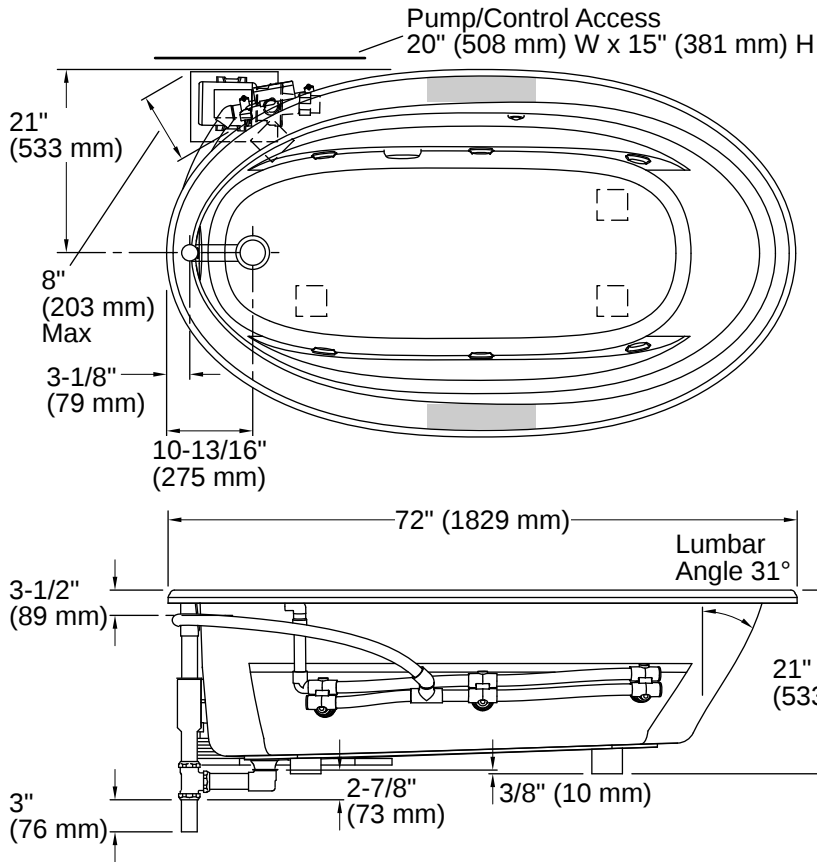

No change in measurements if connected with drain illustrated. (K-11677)

Recommended faucet area