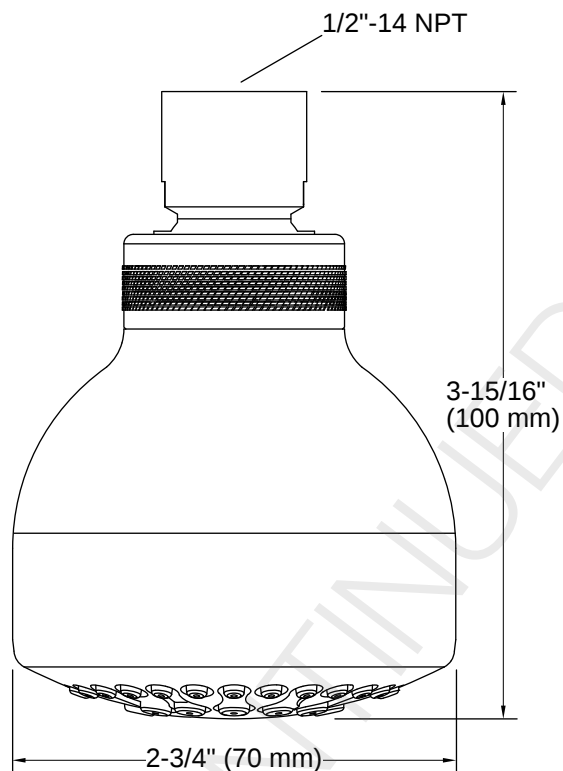

Coralais® | K-11637

Single-function showerhead, 2.5 gpm

Features

- Single-function showerhead delivers a full, consistent spray, regardless of water pressure
- Sprayface with flexible nozzles resists hard water buildup and is easy to clean
- 1/2" NPT connection
- 2.5 gpm (9.5 lpm) maximum flow rate
- Coordinates with Coralais faucets, accessories, and showering components to complete your bathroom

THE BOLD LOOK
OF **KOHLER**®

Codes/Standards

ASME A112.18.1/CSA B125.1
DOE - Energy Policy Act 1992

Technical Information

All product dimensions are nominal.

Flow Rate

Shower/Rainhead Rated 2.5 gpm (9.5 l/min)
Maximum Flow:

DISCONTINUED

Installation

- Bath- or deck-mount
- Wall-mount
- Shower arm and flange sold separately

Installation Notes

Install this product according to the installation instructions.