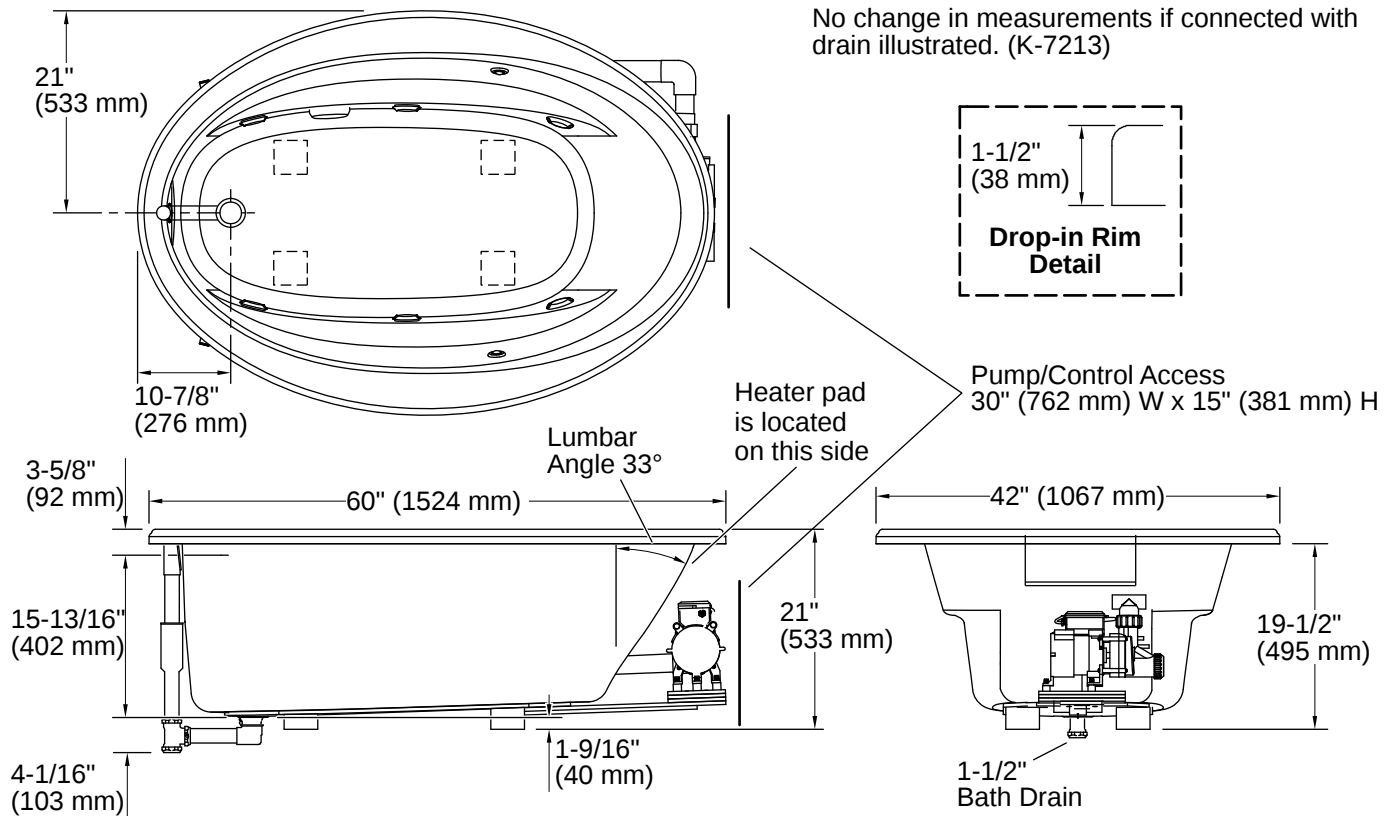

Installation

- Reversible drain
- Drop-in or undermount

Installation Notes

Install this product according to the installation instructions.

Measure your actual product for rough-in details.

The hot water supply should be 70% of the capacity of the bath or greater. Installations will vary.

Kit is required for under-mount installations (sold separately).

The suction line extends 4-5/8" (117 mm) beyond the edge of the rim.

The pump base extends 1/8" (3 mm) beyond the edge of the rim.

Modify the framing as needed.