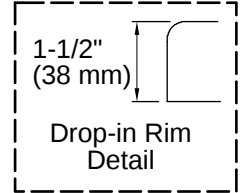

## Technical Information

*All product dimensions are nominal.*

Drain Location:	Reversible
Drain Hole Diameter:	2-1/4" (57 mm)
Basin Area, Bottom:	43" x 21-9/16" (1092 mm x 548 mm)
Basin Area, Top:	53-1/2" x 32-1/8" (1359 mm x 816 mm)
Water Depth:	15" (381 mm)
Water Capacity:	57 gal (215.8 L)
Minimum Floor Load:	35 lbs/ft <sup>2</sup>
Weight:	110 lbs (49.9 kg)

Recommended faucet area