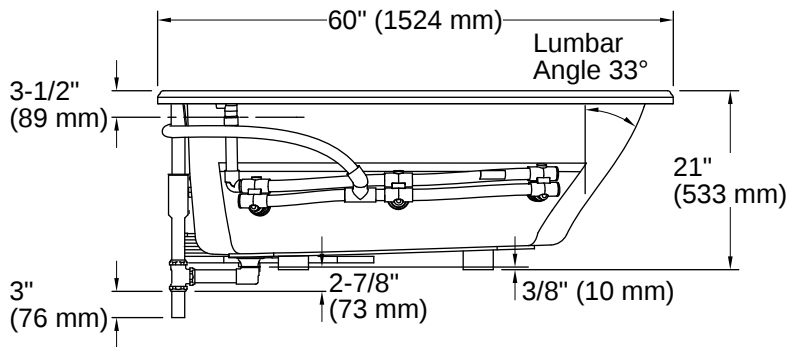

## Technical Information

*All product dimensions are nominal.*

Drain Location:	Reversible
Drain Hole Diameter:	2-1/4" (57 mm)
Basin Area, Bottom:	43" x 21-9/16" (1092 mm x 548 mm)
Basin Area, Top:	53-1/2" x 32-1/8" (1359 mm x 816 mm)
Water Depth:	15" (381 mm)
Water Capacity:	57 gal (215.8 L)
Minimum Floor Load:	35 lbs/ft <sup>2</sup>
Weight:	110 lbs (49.9 kg)

Recommended faucet area