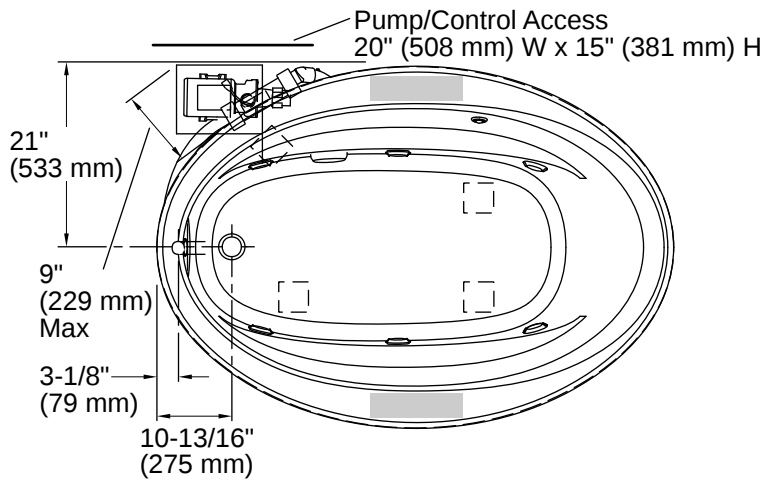

No change in measurements if connected with drain illustrated. (K-11677)

Recommended faucet area