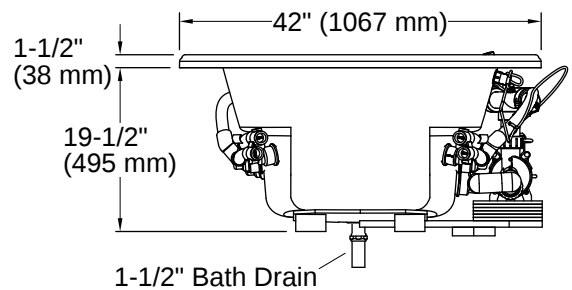

## Technical Information

*All product dimensions are nominal.*

Drain Location:	Reversible
Drain Hole Diameter:	2-1/4" (57 mm)
Basin Area, Bottom:	43" x 21-9/16" (1092 mm x 548 mm)
Basin Area, Top:	53-1/2" x 32-1/8" (1359 mm x 816 mm)
Water Depth:	15" (381 mm)
Water Capacity:	57 gal (215.8 L)
Minimum Floor Load:	35 lbs/ft <sup>2</sup>
Weight:	110 lbs (49.9 kg)

Recommended faucet area