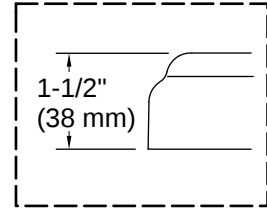

## Technical Information

*All product dimensions are nominal.*

Drain Location:	Reversible
Drain Hole Diameter:	2-1/8" (55 mm)
Basin Area, Bottom:	43" x 21-9/16" (1092 mm x 548 mm)
Basin Area, Top:	53-1/2" x 32-1/8" (1359 mm x 816 mm)
Water Depth:	15" (381 mm)
Water Capacity:	57 gal (215.8 L)
Minimum Floor Load:	35 lbs/ft <sup>2</sup>
Weight:	146 lbs (66.2 kg)

**Drop-in Rim Detail**

**Blower Motor Access**  
20" (508 mm) W x 15" (381 mm) H Min