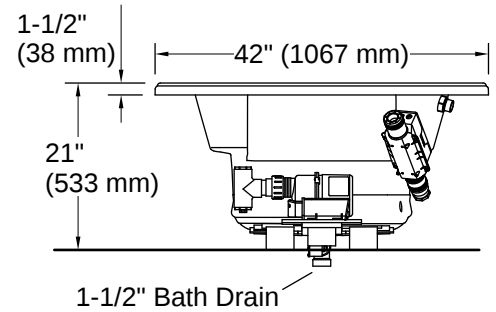

## Technical Information

*All product dimensions are nominal.*

Drain Location:	Reversible
Drain Hole Diameter:	2-1/8" (55 mm)
Basin Area, Bottom:	43" x 21-9/16" (1092 mm x 548 mm)
Basin Area, Top:	53-1/2" x 32-1/8" (1359 mm x 816 mm)
Water Depth:	15" (381 mm)
Water Capacity:	57 gal (215.8 L)
Minimum Floor Load:	35 lbs/ft <sup>2</sup>
Weight:	146 lbs (66.2 kg)

**Drop-in Rim Detail**

**Blower Motor Access**  
20" (508 mm) W x 15" (381 mm) H Min