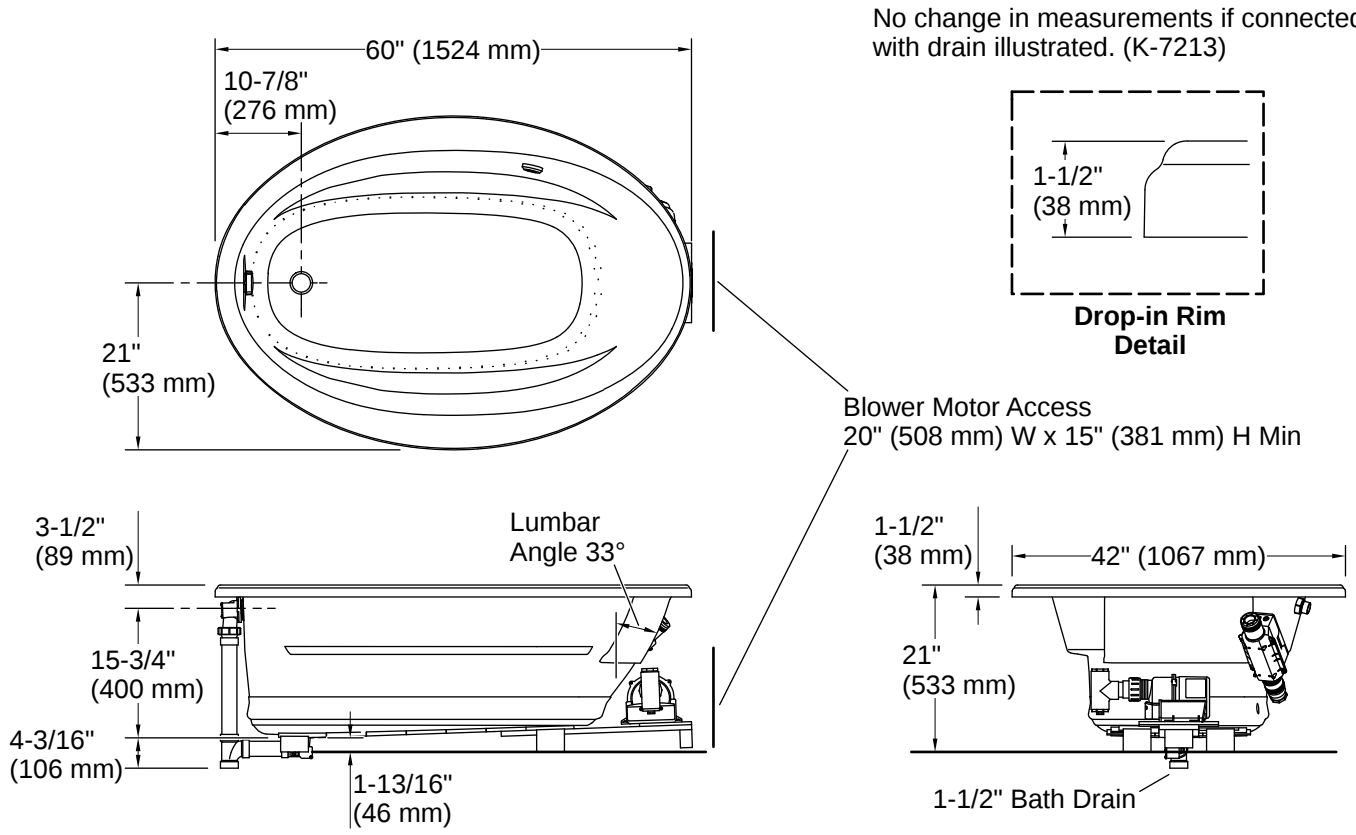

No change in measurements if connected with drain illustrated. (K-7213)