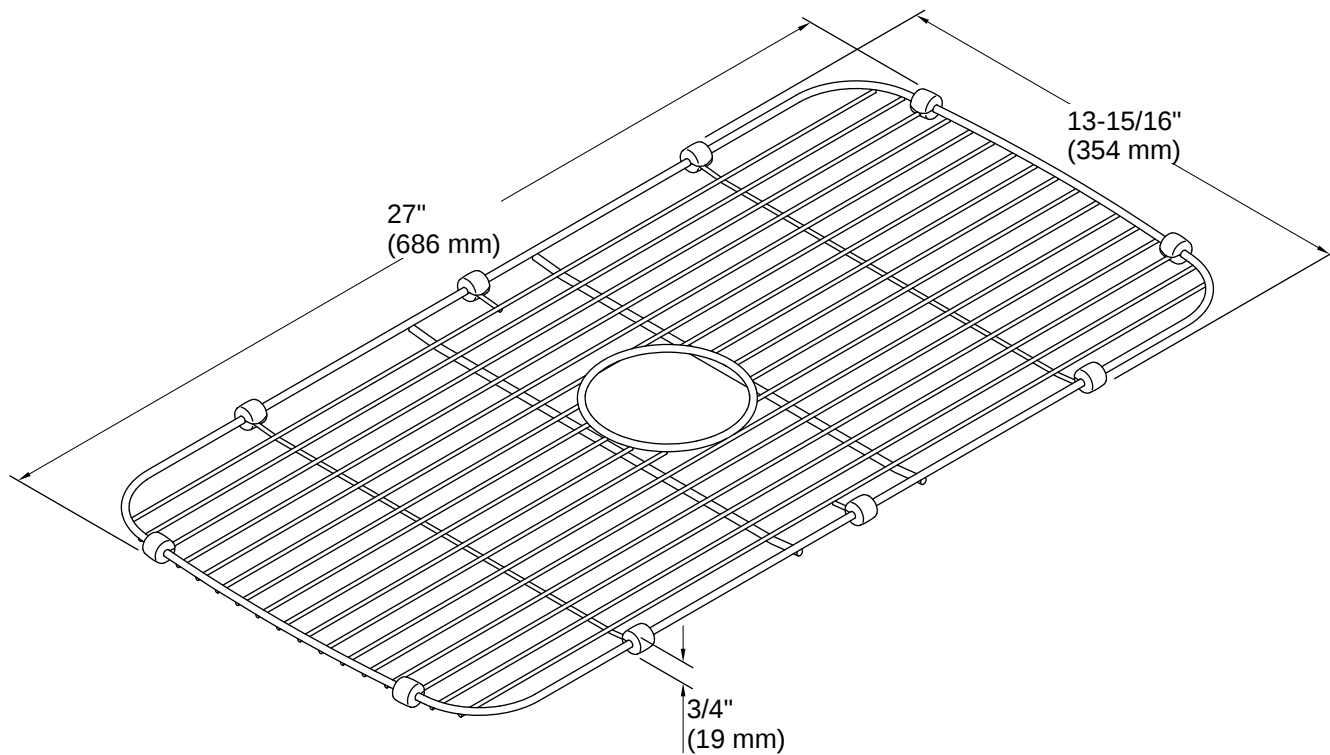

Installation Notes

Install this product according to the installation instructions.