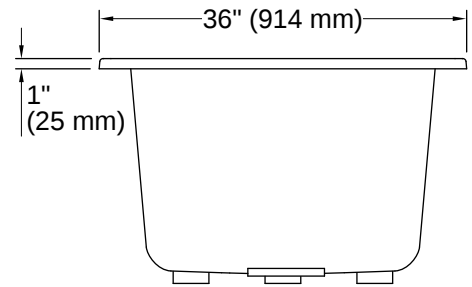

Installation

- Reversible drain
- Drop-in or undermount
- Requires Clearflo slotted overflow bath drain (sold separately)

Installation Notes

Install this product according to the installation instructions.

Measure your actual product for rough-in details.

The hot water supply should be 70% of the capacity of the bath or greater. Installations will vary.

Kit is required for under-mount installations (sold separately).