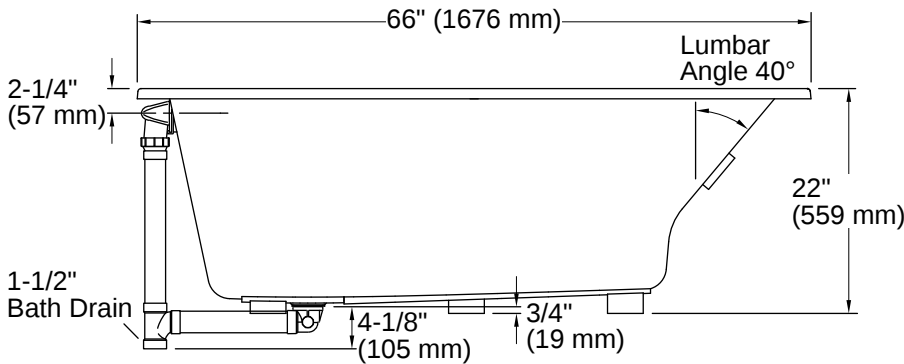

Installation

- Reversible drain
- Drop-in or undermount
- Requires Clearflo slotted overflow bath drain (sold separately)

Installation Notes

Install this product according to the installation instructions.

Measure your actual product for rough-in details.

The hot water supply should be 70% of the capacity of the bath or greater. Installations will vary.

Kit is required for under-mount installations (sold separately).