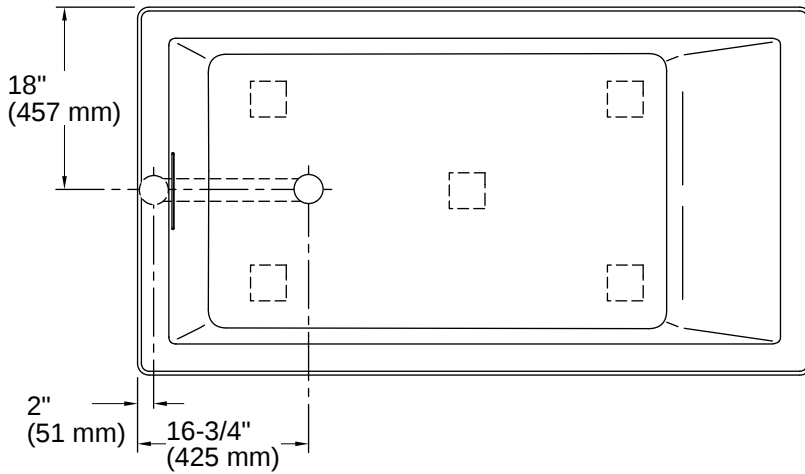

No change in measurements if connected with drain illustrated. (K-7272)