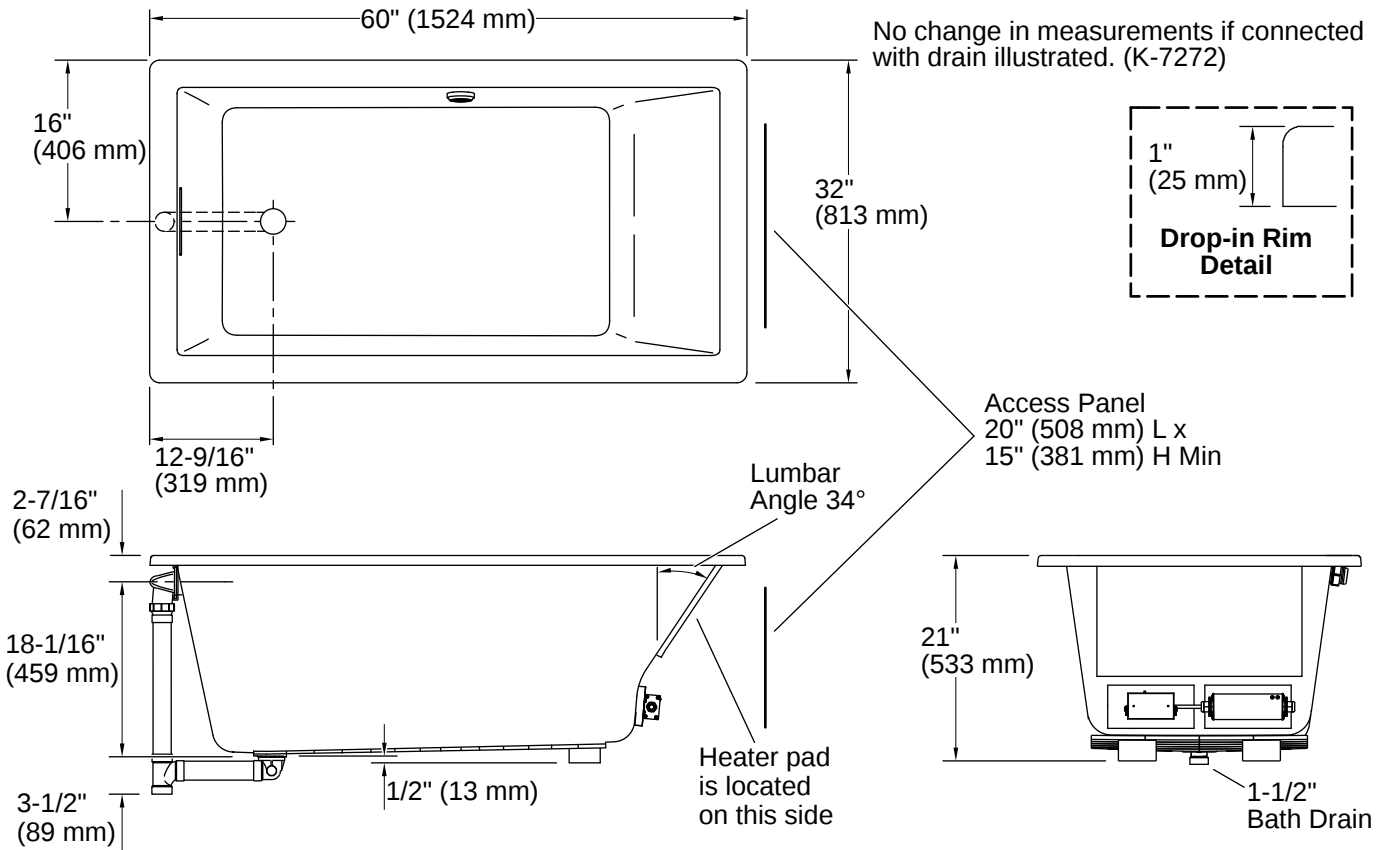

Installation

- Reversible drain
- Drop-in or undermount
- Requires 110 V electrical service
- Requires Clearflo slotted overflow bath drain (sold separately)

Installation Notes

Install this product according to the installation instructions.

Measure your actual product for rough-in details.

The hot water supply should be 70% of the capacity of the bath or greater. Installations will vary.

Kit is required for under-mount installations (sold separately).