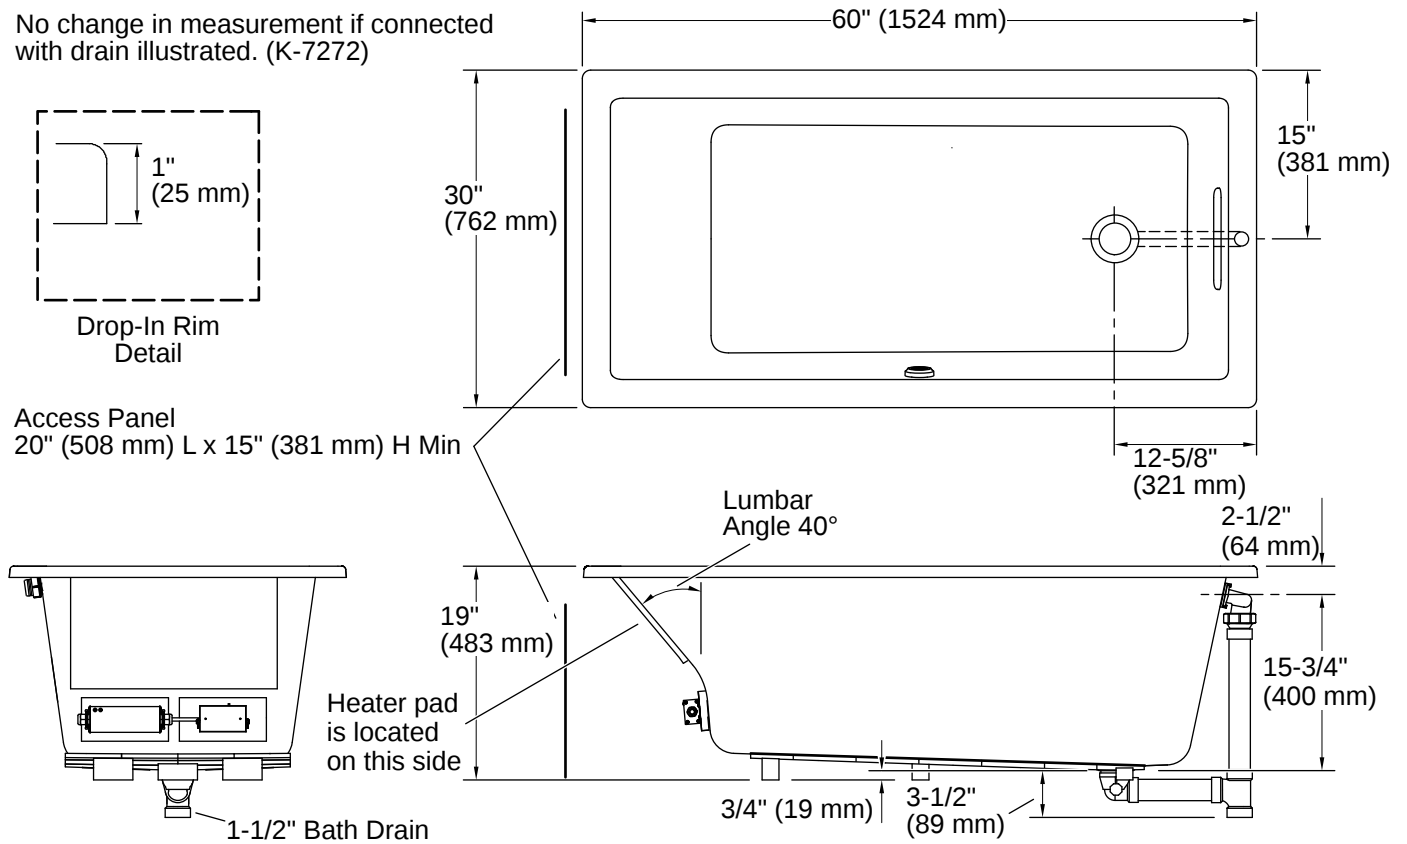

No change in measurement if connected with drain illustrated. (K-7272)

Installation

- Reversible drain
- Drop-in or undermount
- Requires 110 V electrical service
- Requires Clearflo slotted overflow bath drain (sold separately)

Installation Notes

Install this product according to the installation instructions.

Measure your actual product for rough-in details.

The hot water supply should be 70% of the capacity of the bath or greater. Installations will vary.

Kit is required for under-mount installations (sold separately).

ADA compliant when installed to the specific requirements of these regulations.