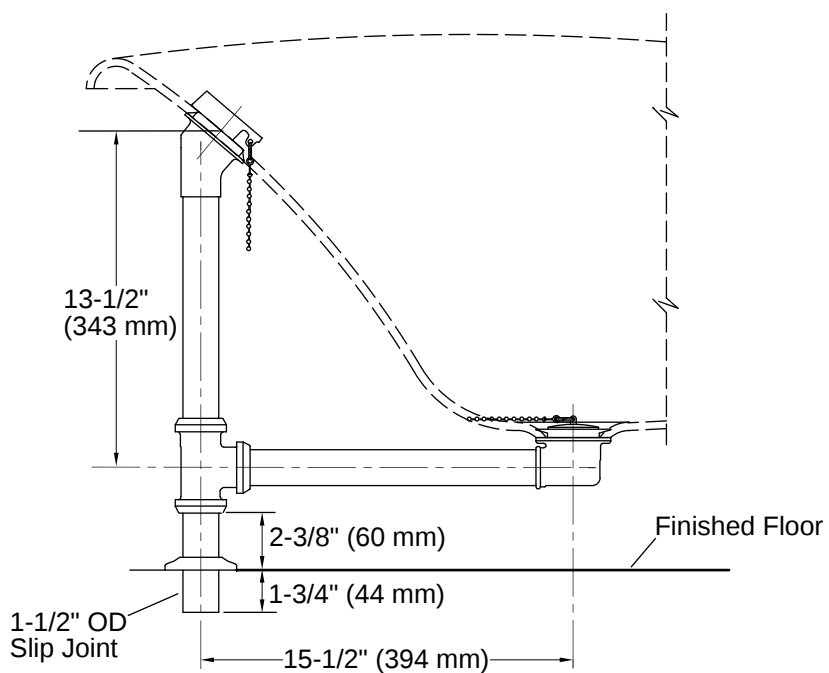

Installation Notes

Install this product according to the installation instructions.

Measure your actual product for roughing-in details.