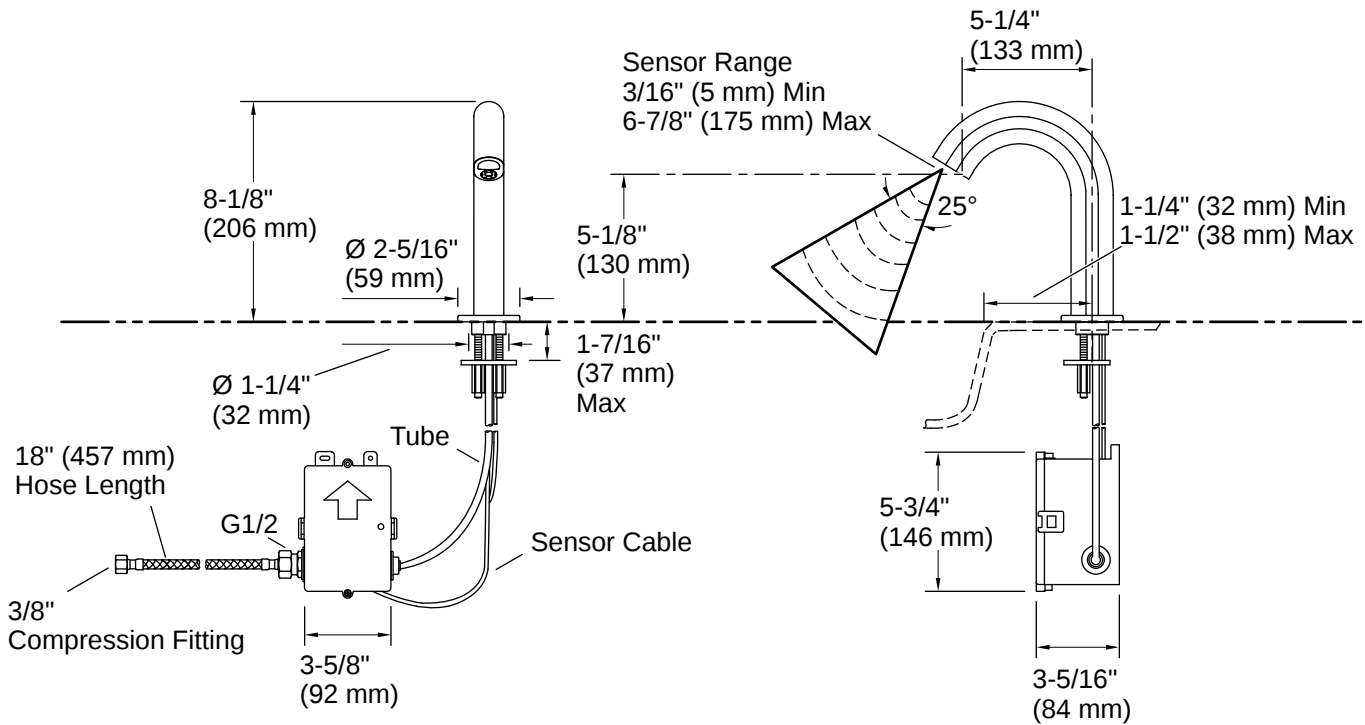

Technical Information

All product dimensions are nominal.

Spout

Spout Reach: 5-1/4" (133 mm)

Flow Rate

Faucet Flow Rate: 0.5 gpm (1.9 l/min)

Valves

Included Valve: Thermostatic Mixer

Installation

- Single-hole mounting
- Includes one hybrid cell

Installation Notes

Install this product according to the installation instructions.

ADA, OBC, CSA B651 compliant when installed to the specific requirements of these regulations.