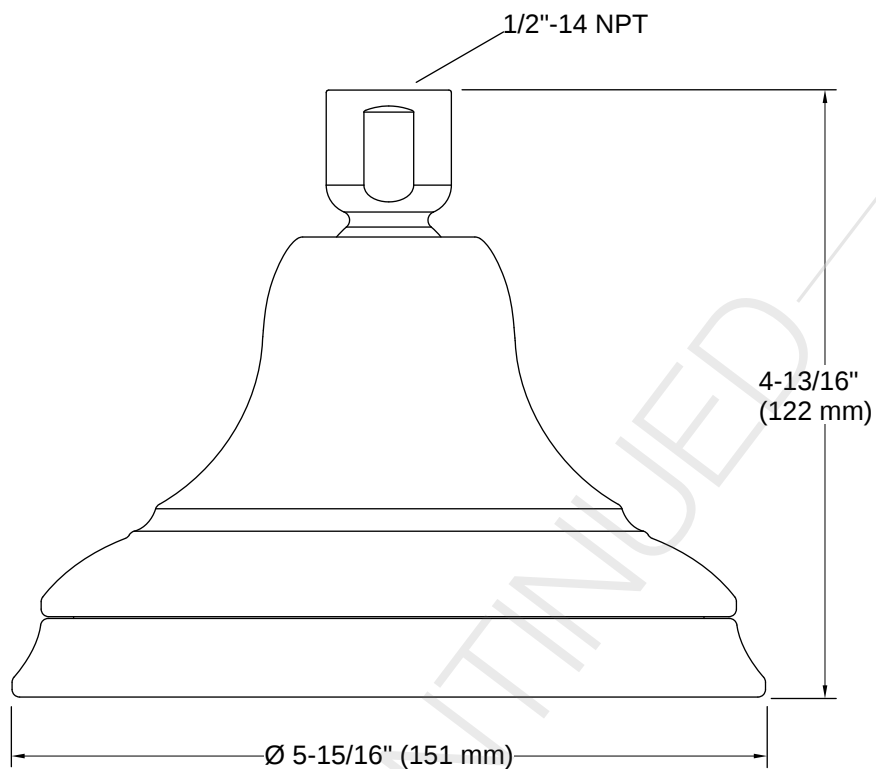

Bancroft® | K-10590-AK

Single-function showerhead, 2.5 gpm

Features

- Single-function showerhead with 66 nozzle 5-15/16" (151 mm) diameter sprayface
- Optimized sprayface for maximum performance
- MasterClean™ sprayface features an easy-to-clean surface that withstands mineral buildup and maximizes spray performance
- 2.5 gpm (9.5 lpm) maximum flow rate

THE BOLD LOOK
OF **KOHLER**

Codes/Standards

ASME A112.18.1/CSA B125.1
DOE - Energy Policy Act 1992

Technical Information

All product dimensions are nominal.

Flow Rate

Shower/Rainhead Rated 2.5 gpm (9.5 l/min)
Maximum Flow:

Installation

- 1/2" -14 NPT connection

Installation Notes

Install this product according to the installation instructions.