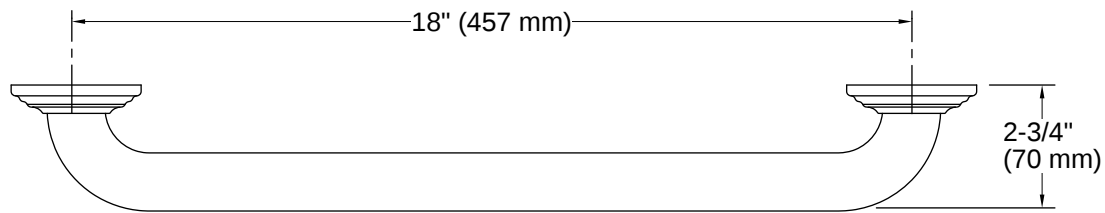

Installation

- Installation template and tools included

Installation Notes

Install this product according to the installation instructions.

Measure your actual product for roughing-in details.

WARNING: Risk of personal injury. The wall plates on the grab bar must be mounted to a brace between the wall studs. This will ensure that the weight of the user is adequately supported.

ADA compliant when installed to the specific requirements of these regulations.