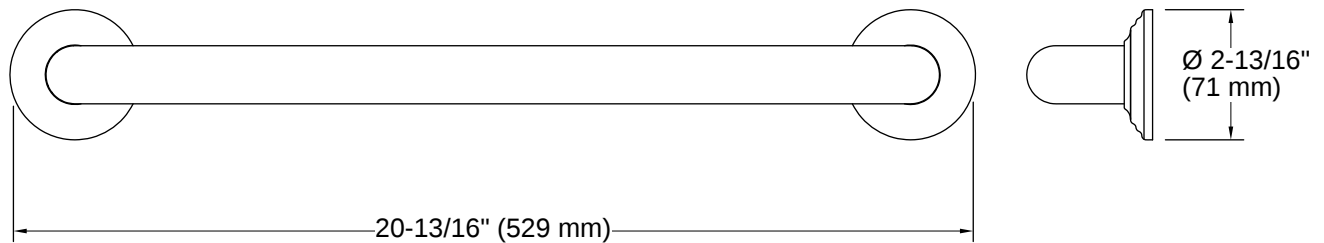

Installation

- Installation template and tools included

Installation Notes

Install this product according to the installation instructions.

Measure your actual product for roughing-in details.

WARNING: Risk of personal injury. The wall plates on the grab bar must be mounted to a brace between the wall studs. This will ensure that the weight of the user is adequately supported.

ADA compliant when installed to the specific requirements of these regulations.