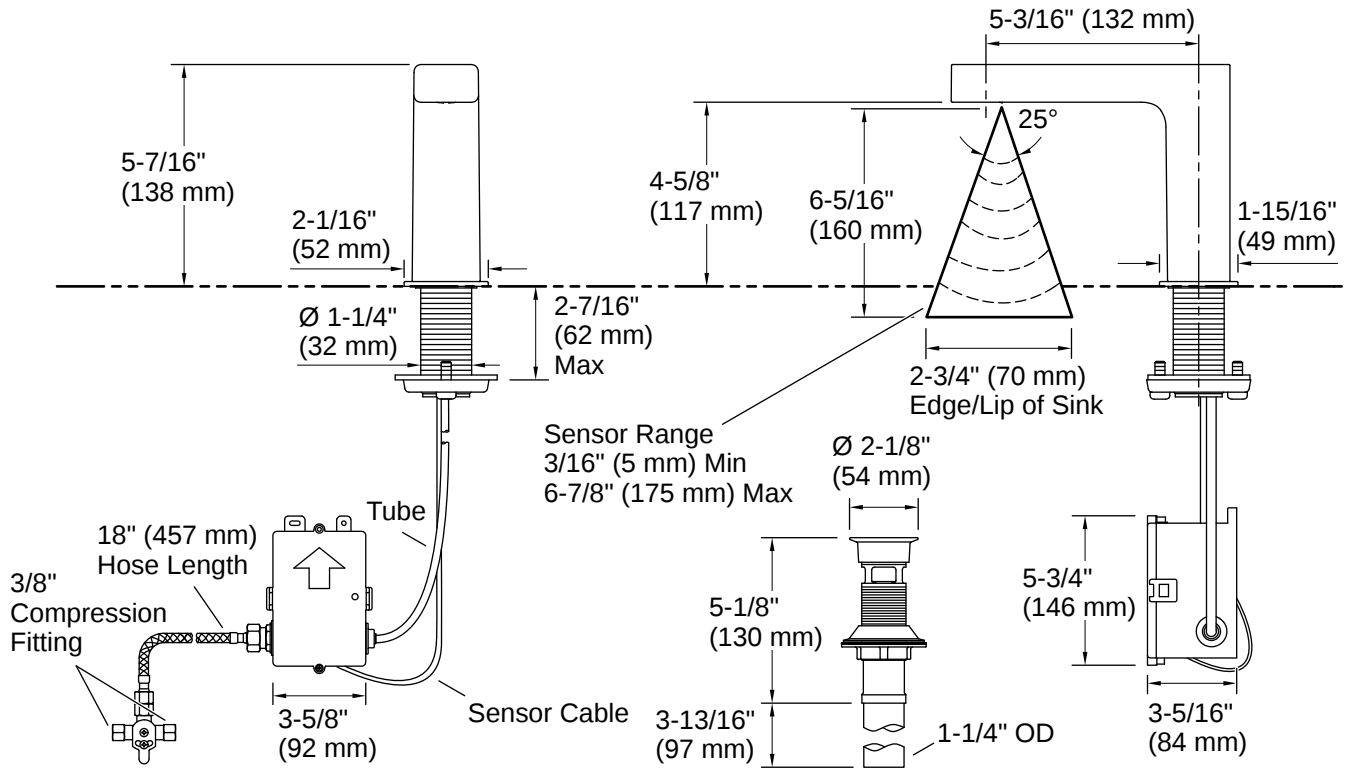

Installation Notes

Install this product according to the installation instructions.

ADA, OBC, CSA B651 compliant when installed to the specific requirements of these regulations.