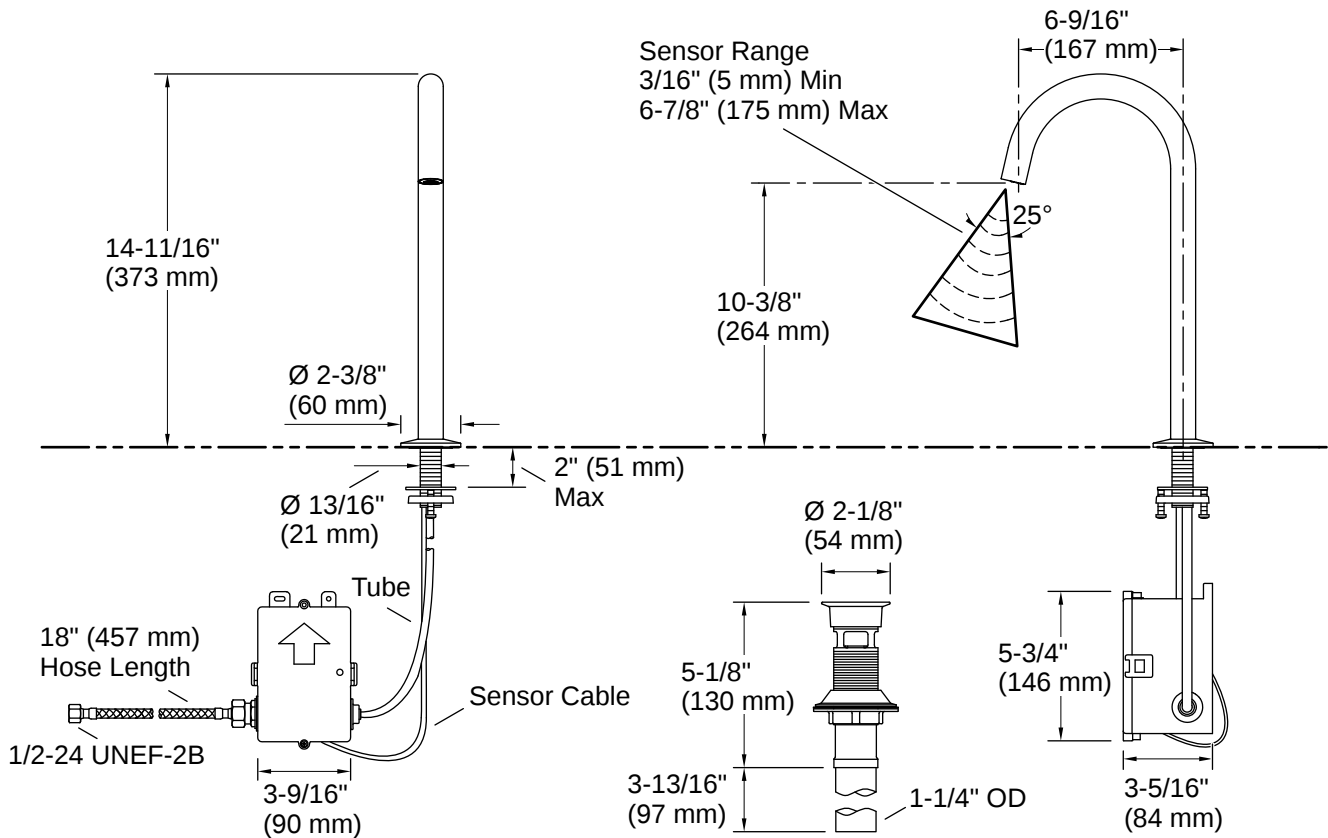

Installation

- Deck-mount

Installation Notes

Install this product according to the installation instructions.

ADA, OBC, CSA B651 compliant when installed to the specific requirements of these regulations.