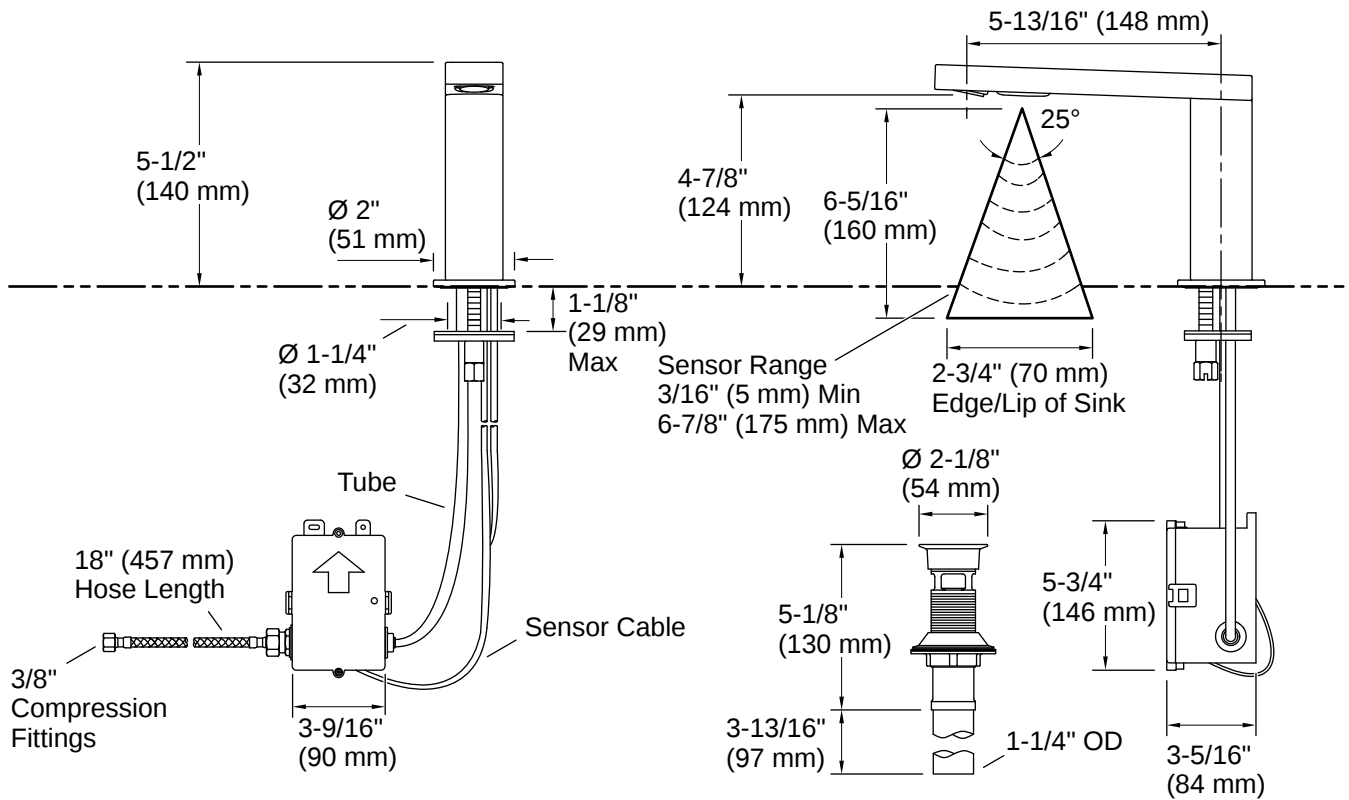

Installation Notes

Install this product according to the installation instructions.

ADA, OBC, CSA B651 compliant when installed to the specific requirements of these regulations.