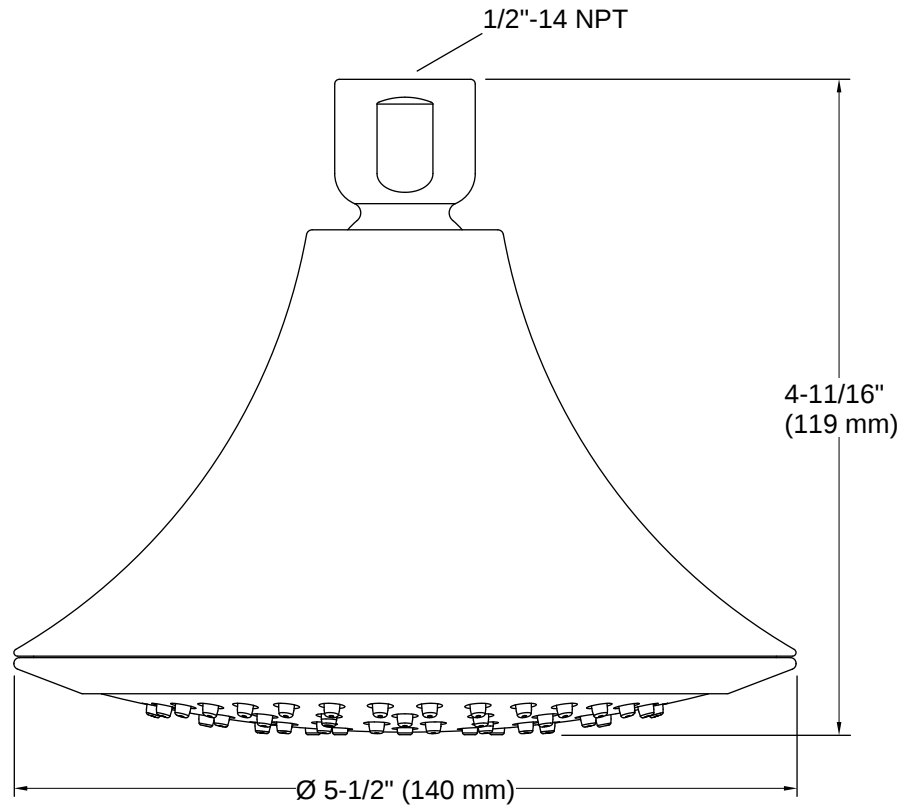

Installation

- Wall-mount
- Shower arm and flange sold separately

Installation Notes

Install this product according to the installation instructions.