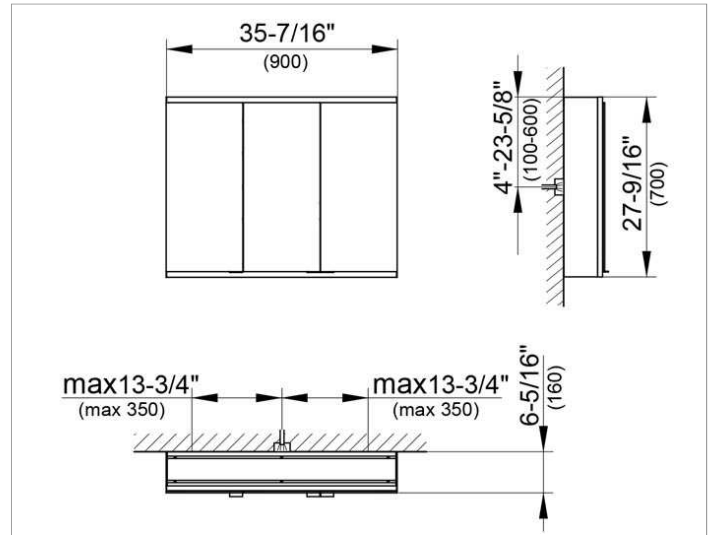

Royal Modular 2.0
800311090105000 Mirror cabinet

PRODUCT

DRAWING

EEK: A++, A+, A ,

SURFACE

silver anodized

DIMENSION

35,43 x 27,56 x 6,3 "