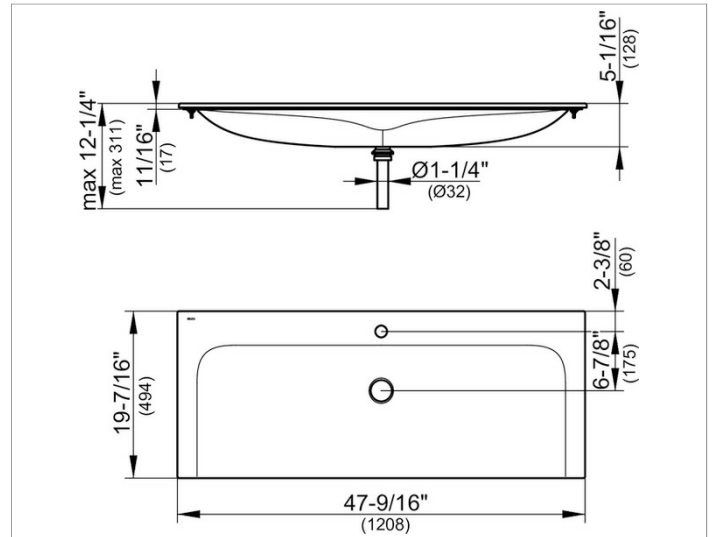

Plan
32980311251 Ceramic washbasin

PRODUCT

DRAWING

PRODUCT ATTRIBUTES

single tap hole,
 with CleanPlus surface and basin waste in polished chrome
 (art. no. 59904)

SURFACE

white

DIMENSION