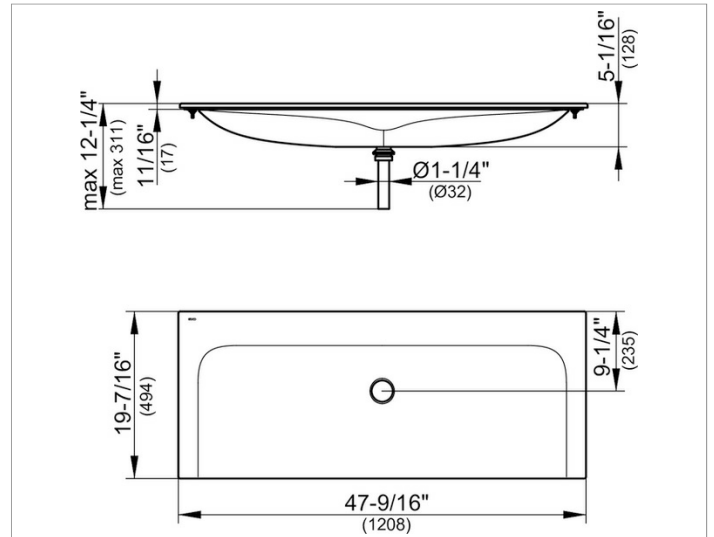

Plan
32980311250 Ceramic washbasin

PRODUCT

DRAWING

PRODUCT ATTRIBUTES

no tap hole, without overflow,
 with CleanPlus surface and basin waste in polished chrome
 (art. no. 59904)

SURFACE

white

DIMENSION