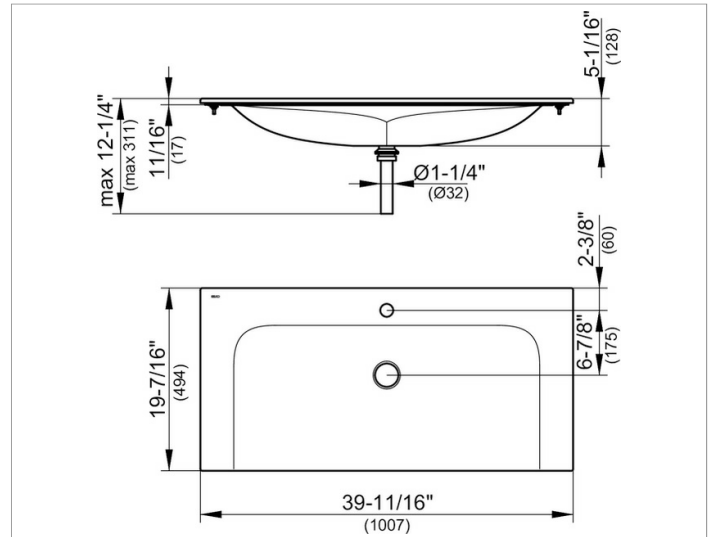

Plan
32970311051 Ceramic washbasin

PRODUCT

DRAWING

PRODUCT ATTRIBUTES

single tap hole,
 with CleanPlus surface and basin waste in polished chrome
 (art. no. 59904)

SURFACE

white

DIMENSION