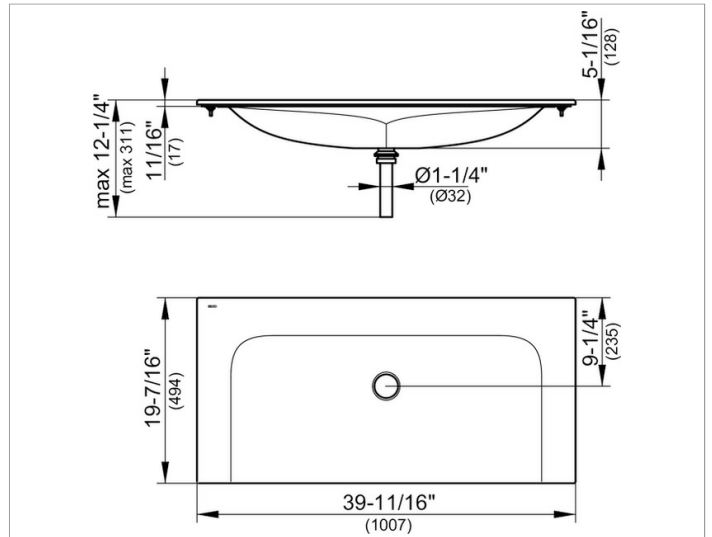

**Plan**  
**32970311050 Ceramic washbasin**

**PRODUCT**

**DRAWING**

**PRODUCT ATTRIBUTES**

no tap hole, without overflow,  
 with CleanPlus surface and basin waste in polished chrome  
 (art. no. 59904)

**SURFACE**

white

**DIMENSION**

39,57 x ,67 x 19,41 "

**Warranty:** KEUCO products are covered by a 5-year manufacturer's warranty, in effect from the date of purchase. During this time, proven product defects will be remedied free of charge. Warranty claims must be filed in writing, including a detailed description of the defect immediately after a defect has occurred. For a copy of our detailed product warranty policy, please contact us at [office-usa@keuco.com](mailto:office-usa@keuco.com).