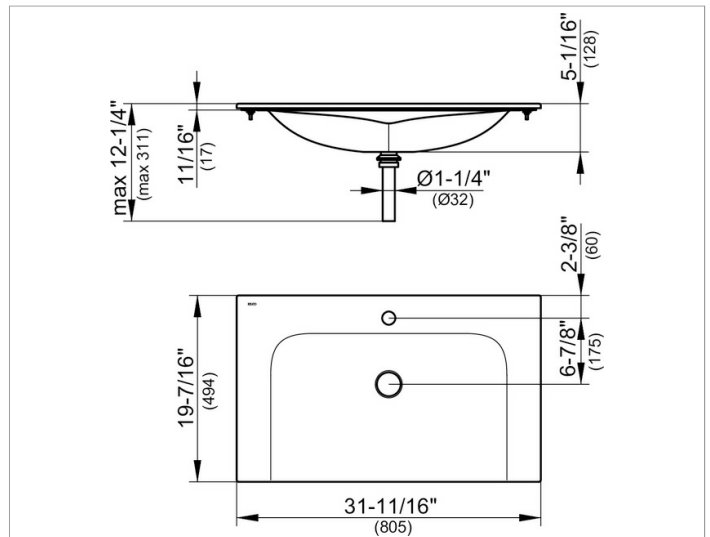

Plan
32960318051 Ceramic washbasin

PRODUCT

DRAWING

PRODUCT ATTRIBUTES

single tap hole,
 with CleanPlus surface and basin waste in polished chrome
 (art. no. 59904)

SURFACE

white

DIMENSION