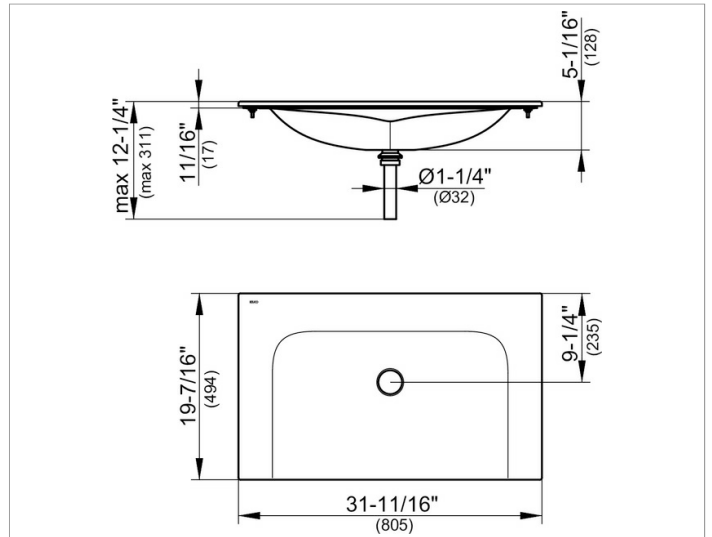

Plan
32960318050 Ceramic washbasin

PRODUCT

DRAWING

PRODUCT ATTRIBUTES

no tap hole, without overflow,
 with CleanPlus surface and basin waste in polished chrome
 (art. no. 59904)

SURFACE

white

DIMENSION