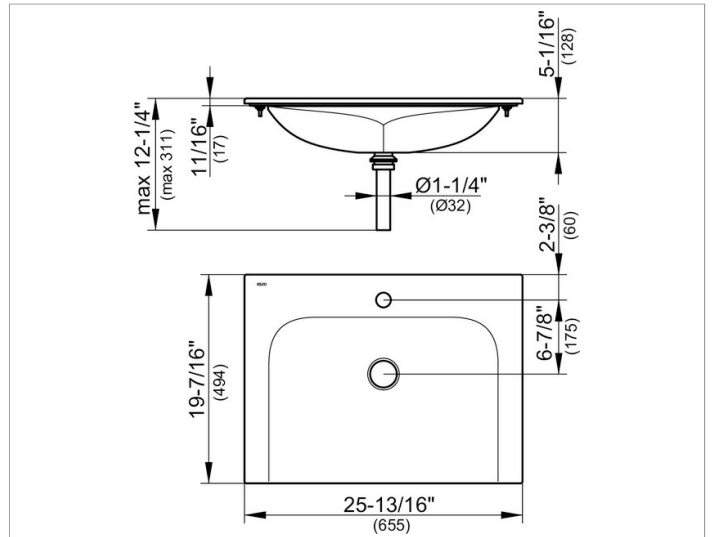

Plan
32950316551 Ceramic washbasin

PRODUCT

DRAWING

PRODUCT ATTRIBUTES

single tap hole,
 with CleanPlus surface and basin waste in polished chrome
 (art. no. 59904)

SURFACE

white

DIMENSION