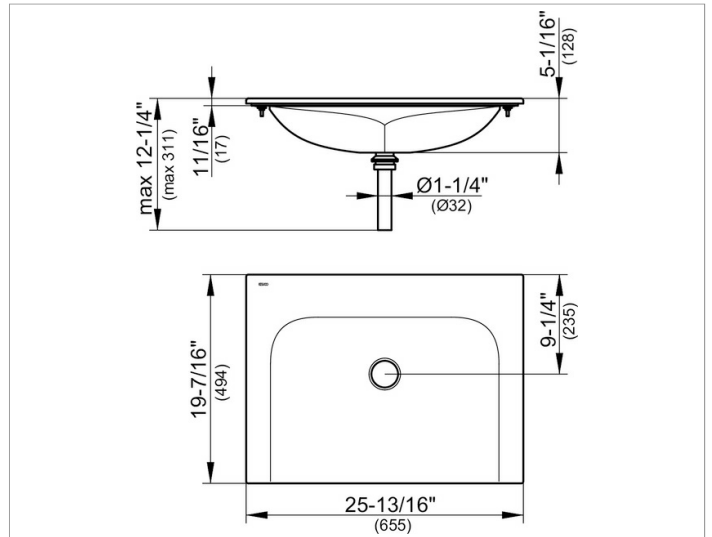

Plan
32950316550 Ceramic washbasin

PRODUCT

DRAWING

PRODUCT ATTRIBUTES

no tap hole, without overflow,
 with CleanPlus surface and basin waste in polished chrome
 (art. no. 59904)

SURFACE

white

DIMENSION