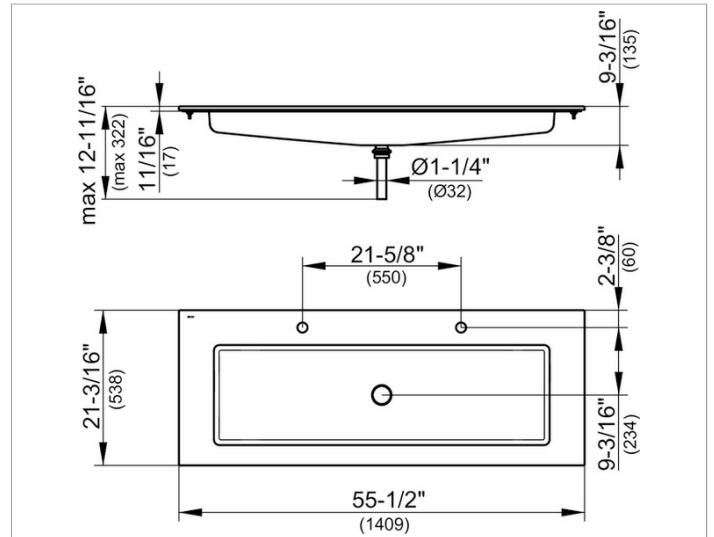

Royal 60
32160311452 Ceramic double-washbasin

PRODUCT

DRAWING

PRODUCT ATTRIBUTES

2 x 1 tap hole, without overflow,
 with CleanPlus surface and basin waste in polished chrome
 (art. no. 59904)

SURFACE

white

DIMENSION