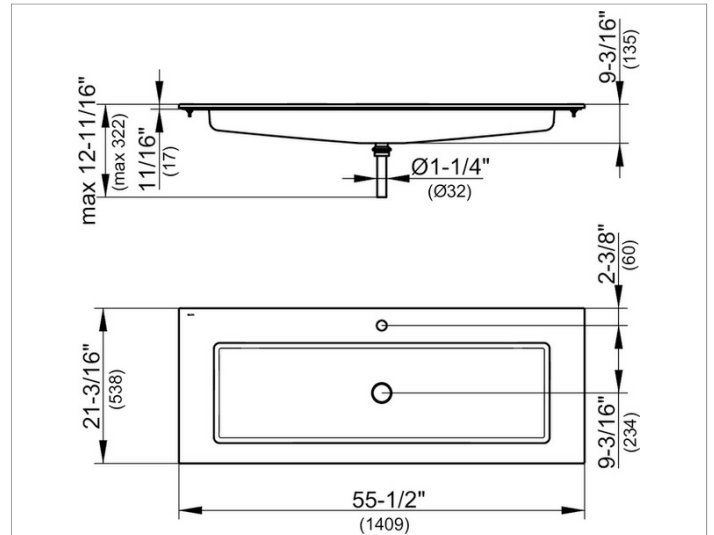

**Royal 60**  
**32160311451 Ceramic washbasin**

**PRODUCT**

**DRAWING**

**PRODUCT ATTRIBUTES**

single tap hole,  
 with CleanPlus surface and basin waste in polished chrome  
 (art. no. 59904)

**SURFACE**

white

**DIMENSION**

55,47 x ,67 x 21,18 "

**Warranty:** KEUCO products are covered by a 5-year manufacturer's warranty, in effect from the date of purchase. During this time, proven product defects will be remedied free of charge. Warranty claims must be filed in writing, including a detailed description of the defect immediately after a defect has occurred. For a copy of our detailed product warranty policy, please contact us at [office-usa@keuco.com](mailto:office-usa@keuco.com).