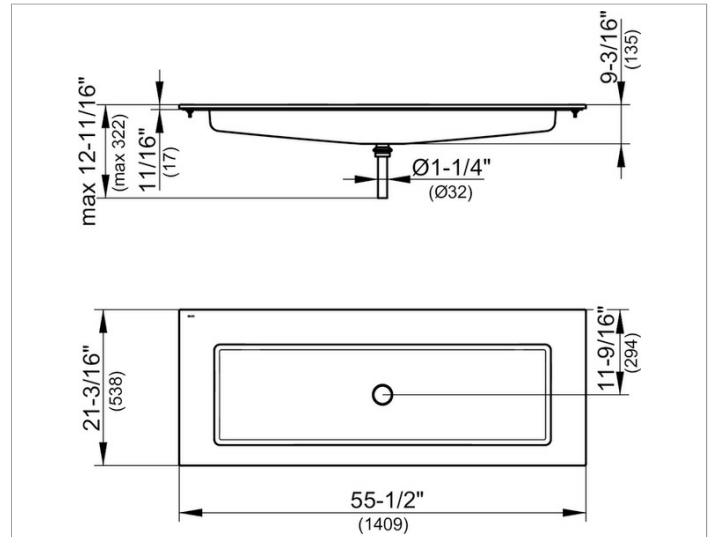

Royal 60
32160311450 Ceramic washbasin

PRODUCT

DRAWING

PRODUCT ATTRIBUTES

no tap hole, without overflow
 with CleanPlus surface and basin waste in polished chrome
 (art. no. 59904)

SURFACE

white

DIMENSION