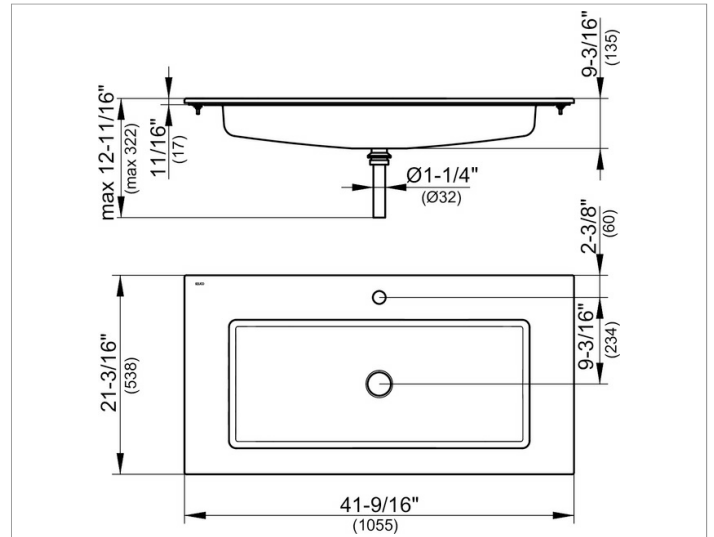

**Royal 60**  
**32150311051 Ceramic washbasin**

**PRODUCT**

**DRAWING**

**PRODUCT ATTRIBUTES**

single tap hole,  
 with CleanPlus surface and basin waste in polished chrome  
 (art. no. 59904)

**SURFACE**

white

**DIMENSION**

41,61 x ,67 x 21,18 "

**Warranty:** KEUCO products are covered by a 5-year manufacturer's warranty, in effect from the date of purchase. During this time, proven product defects will be remedied free of charge. Warranty claims must be filed in writing, including a detailed description of the defect immediately after a defect has occurred. For a copy of our detailed product warranty policy, please contact us at [office-usa@keuco.com](mailto:office-usa@keuco.com).