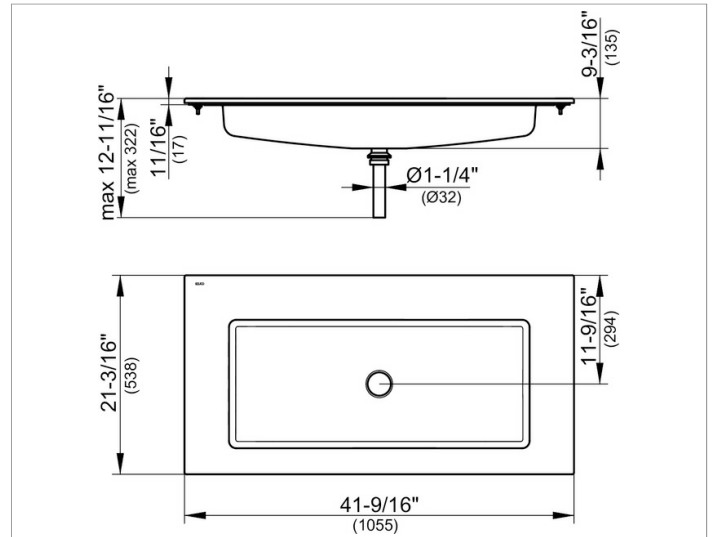

Royal 60
32150311050 Ceramic washbasin

PRODUCT

DRAWING

PRODUCT ATTRIBUTES

no tap hole, without overflow
 with CleanPlus surface and basin waste in polished chrome
 (art. no. 59904)

SURFACE

white

DIMENSION