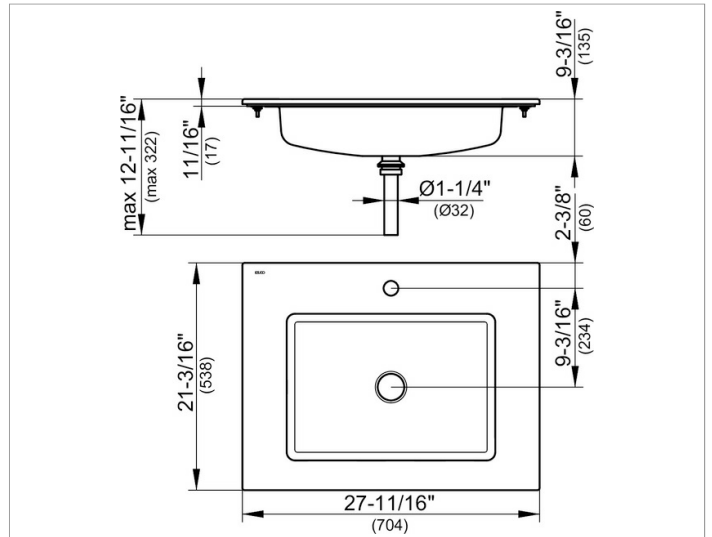

**Royal 60**  
**32140310751 Ceramic washbasin**

**PRODUCT**

**DRAWING**

**PRODUCT ATTRIBUTES**

single tap hole,  
 with CleanPlus surface and basin waste in polished chrome  
 (art. no. 59904)

**SURFACE**

white

**DIMENSION**

27,72 x ,67 x 21,18 "

**Warranty:** KEUCO products are covered by a 5-year manufacturer's warranty, in effect from the date of purchase. During this time, proven product defects will be remedied free of charge. Warranty claims must be filed in writing, including a detailed description of the defect immediately after a defect has occurred. For a copy of our detailed product warranty policy, please contact us at [office-usa@keuco.com](mailto:office-usa@keuco.com).