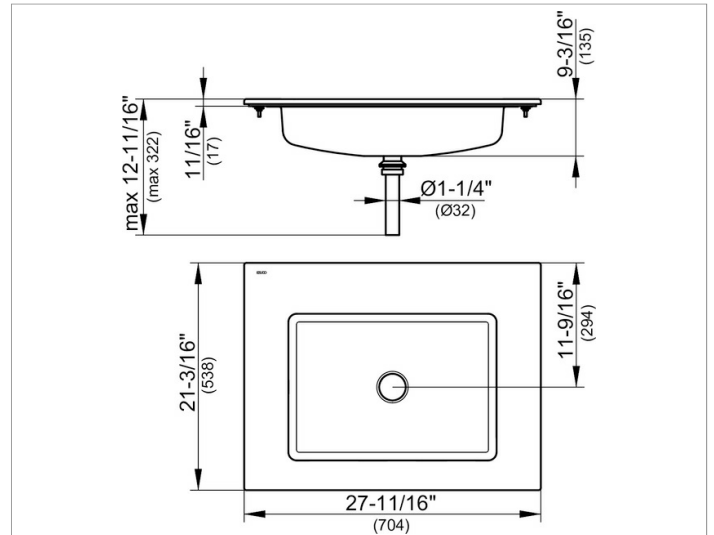

Royal 60
32140310750 Ceramic washbasin

PRODUCT

DRAWING

PRODUCT ATTRIBUTES

no tap hole, without overflow
 with CleanPlus surface and basin waste in polished chrome
 (art. no. 59904)

SURFACE

white

DIMENSION