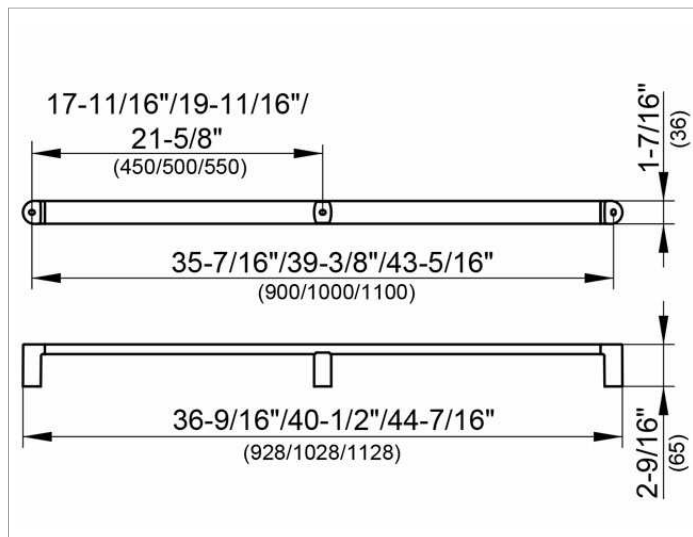

**Elegance NEW**

31601010900 Support rail

**PRODUCT**

**DRAWING**

**PRODUCT ATTRIBUTES**

for horizontal or vertical installation

**SURFACE**

chrome-plated

**DIMENSION**

36,54 "

**SPECIFICATIONS**

KEUCO Elegance grab rail 31601010900

Chrome-plated grab rail

Elegant, oval profile,

slightly shaped surfaces in a timeless design,

solid wall mounting in zinc cast,

easy to clean

Getting up and down up to 242 lb load capacity

Axle measurement 35-7/16",

Total width of 36-9/16"

Projection 2-9/16"

incl. corrosion-free mounting material

The 36-9/16" long model are provided