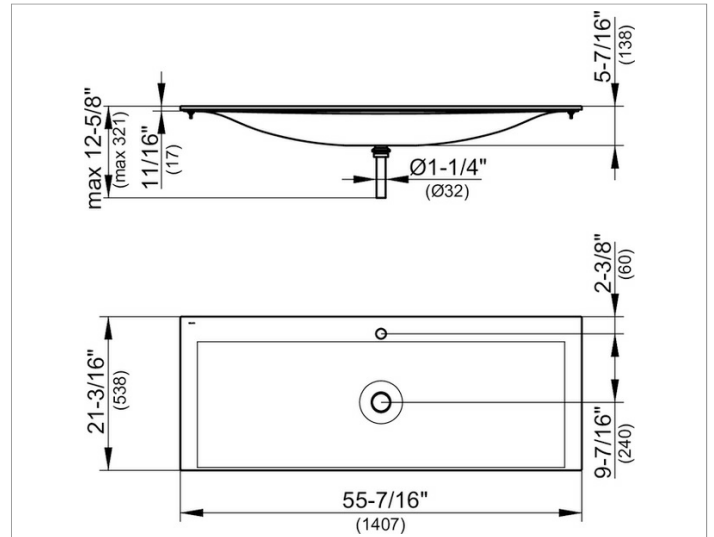

Edition 11

31160311451 Ceramic washbasin

PRODUCT

DRAWING

PRODUCT ATTRIBUTES

single tap hole,
with CleanPlus surface and basin waste in polished chrome
(art. no. 59904)

SURFACE

white

DIMENSION

55,39 x ,67 x 21,18 "

Warranty: KEUCO products are covered by a 5-year manufacturer's warranty, in effect from the date of purchase. During this time, proven product defects will be remedied free of charge. Warranty claims must be filed in writing, including a detailed description of the defect immediately after a defect has occurred. For a copy of our detailed product warranty policy, please contact us at office-usa@keuco.com.