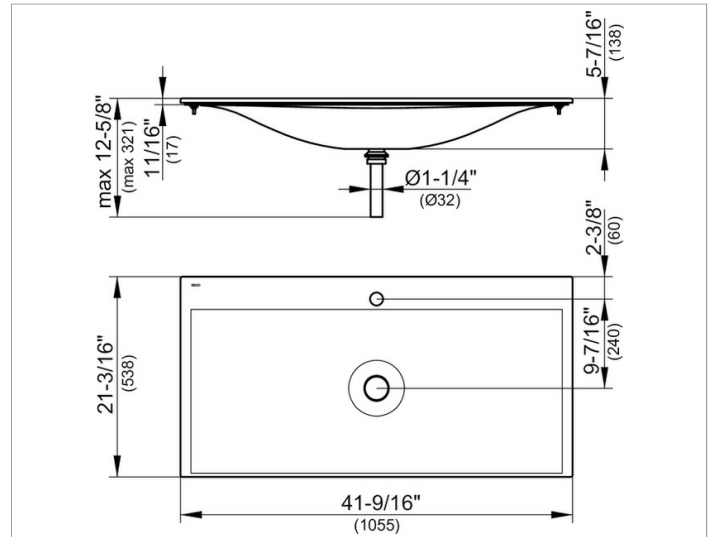

Edition 11

31150311051 Ceramic washbasin

PRODUCT

DRAWING

PRODUCT ATTRIBUTES

single tap hole,
with CleanPlus surface and basin waste in polished chrome
(art. no. 59904)

SURFACE

white

DIMENSION

41,54 x ,67 x 21,18 "

Warranty: KEUCO products are covered by a 5-year manufacturer's warranty, in effect from the date of purchase. During this time, proven product defects will be remedied free of charge. Warranty claims must be filed in writing, including a detailed description of the defect immediately after a defect has occurred. For a copy of our detailed product warranty policy, please contact us at office-usa@keuco.com.