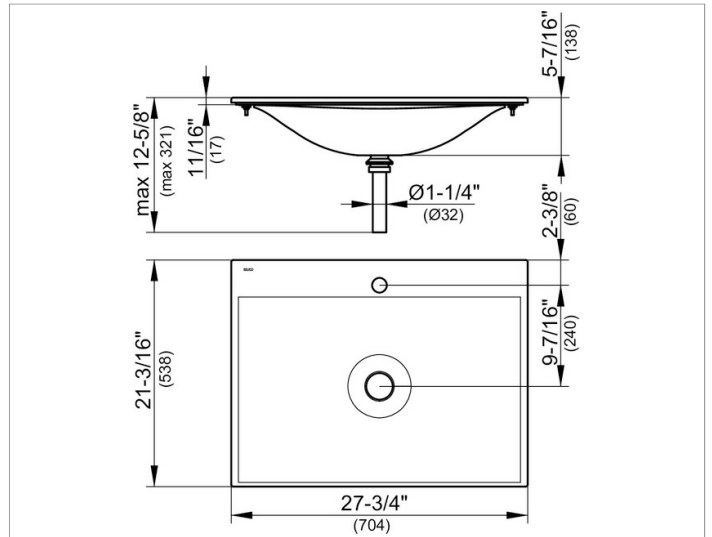

Edition 11

31140310751 Ceramic washbasin

PRODUCT

DRAWING

PRODUCT ATTRIBUTES

single tap hole,
with CleanPlus surface and basin waste in polished chrome
(art. no. 59904)

SURFACE

white

DIMENSION

27,72 x ,67 x 21,18 "

Warranty: KEUCO products are covered by a 5-year manufacturer's warranty, in effect from the date of purchase. During this time, proven product defects will be remedied free of charge. Warranty claims must be filed in writing, including a detailed description of the defect immediately after a defect has occurred. For a copy of our detailed product warranty policy, please contact us at office-usa@keuco.com.