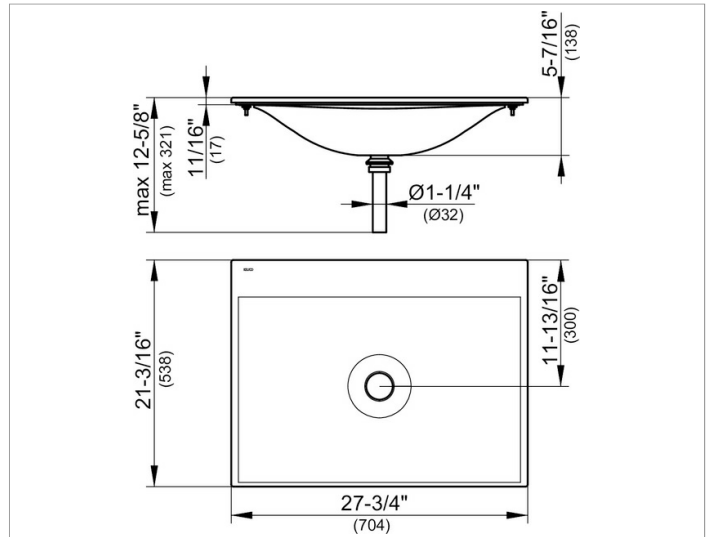

Edition 11

31140310750 Ceramic washbasin

**PRODUCT**

**DRAWING**

**PRODUCT ATTRIBUTES**

no tap hole, without overflow  
with CleanPlus surface and basin waste in polished chrome  
(art. no. 59904)

**SURFACE**

white

**DIMENSION**

27,72 x ,67 x 21,18 "

**Warranty:** KEUCO products are covered by a 5-year manufacturer's warranty, in effect from the date of purchase. During this time, proven product defects will be remedied free of charge. Warranty claims must be filed in writing, including a detailed description of the defect immediately after a defect has occurred. For a copy of our detailed product warranty policy, please contact us at [office-usa@keuco.com](mailto:office-usa@keuco.com).