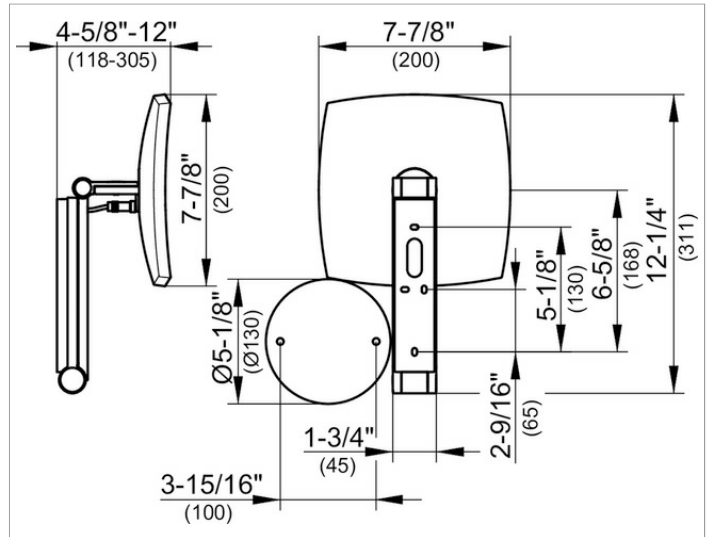

**Cosmetic mirrors**

17613019052 Cosmetic mirror

**PRODUCT**

**DRAWING**

**PRODUCT ATTRIBUTES**

illuminated, 5-stage adjustable light color from 2700 kelvin (warm white) to 6500 kelvin (daylight), glass control panel, in-wall cable layout, on pivoted arm adjustable in three dimensions, one-sided mirror, magnification factor x 5

**Operation:**

Glass control panel with capacitive touch sensor and LED display

**Power supply:**

Connection via hard wire installation, concealed power cable, 12 V in-wall adapter, input 110 V, standby consumption: < 0.5 watt

**Illumination:**

LED 7 watt (lifespan > 50.000 hours)

EEK: ,

**SPECIFICATIONS**

KEUCO iLook\_move cosmetic mirror, 17613019052  
 high quality cosmetic mirror, square, chrome-plated, illuminated with adjustable light color from 2700 kelvin (warm white) to 6500 kelvin (daylight), operated by glass control panel with capacitive touch sensor and LED display  
 on pivoted rail,  
 surface wall-mounted with 4 fixing points for an optimal load distribution  
 adjustable in three dimensions, one-sided mirror, concave magnification factor x 5,  
 Height wall mounting 7-1/8", Width ca. 1-3/4", max. Height ca. 19-11/16", External dimensions 7-7/8" x 7-7/8", max. depth ca. 12",  
 Power supply via hard wire installation, concealed power cable  
 12 V in-wall adapter, input 110 V, standby consumption: < 0.5 watt