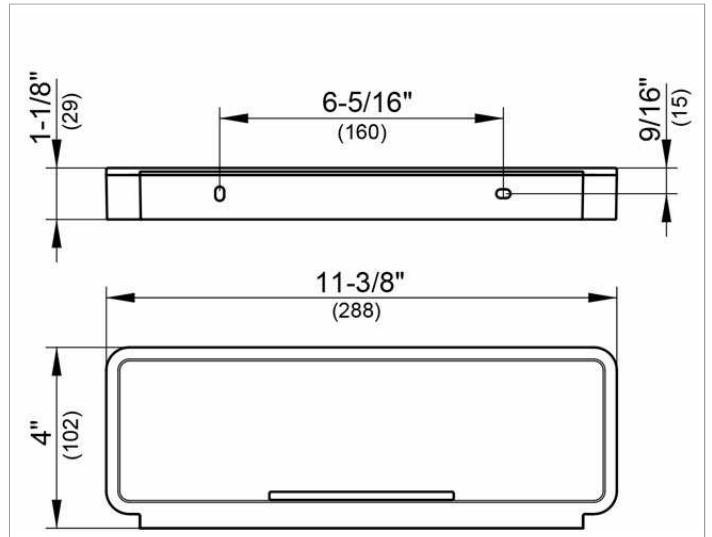

Plan
14958010037 Shower basket

PRODUCT

DRAWING

PRODUCT ATTRIBUTES

two parts: metal bracket and detachable synthetic insert, soap resistant, shatterproof, UV-protected

SURFACE

chrome-plated/dark grey (RAL 7021)