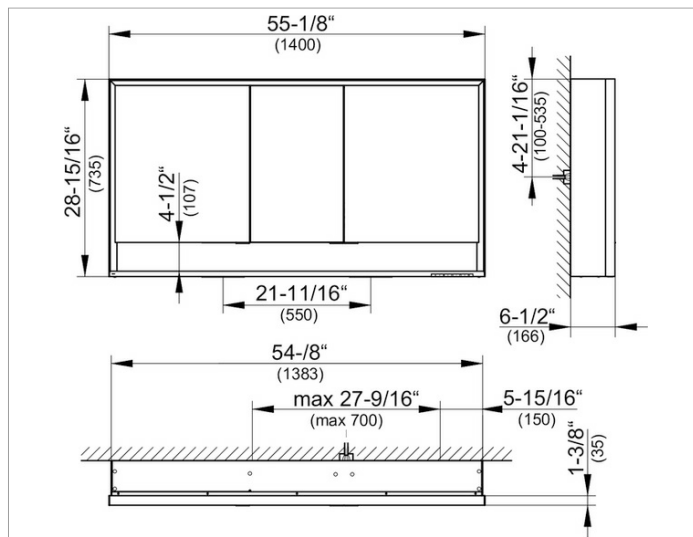

**Royal Lumos**  
**14306171351 Mirror cabinet**

**PRODUCT**

**DRAWING**

**PRODUCT ATTRIBUTES**

wall mounted,  
 adjustable light color from 2700 kelvin (warm white) to 6500 kelvin (daylight),  
 3 hinged double sided crystal mirrored doors,  
 Body: aluminum silver anodized  
 Body panels and interior rear wall mirrored  
 Operation:  
 key panel with capacitive touch sensor,  
 integrated extension function for e.g. light switch  
 Illumination:  
 frame lighting and washbasin/shelf light separately,  
 infinitely dimmable and can be switched on/off  
 LED 68 watt (lifespan > 30.000 hours)  
 EEK: ,

**EQUIPMENT**

- 2 sockets
- 3 x 2 adjustable glass shelves
- storage space across full width
- soft-closing doors

**SURFACE**

silver anodized

**DIMENSION**

55,12 x 28,94 x 6,5 "

**SPECIFICATIONS**

KEUCO Royal Lumos Mirror cabinet 14306171351  
 High quality Mirror cabinet in elegant design