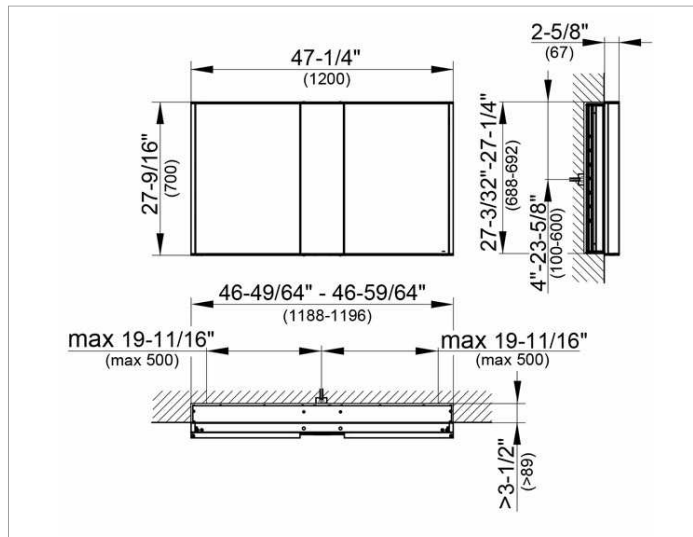

**Royal Match**  
**12814171351 Mirror cabinet**

**PRODUCT**

**DRAWING**

**PRODUCT ATTRIBUTES**

for recessed installation  
 1 fixed mirror unit (centric)  
 2 hinged double sided crystal mirror doors,  
 body in aluminum silver anodized,  
 rear panel in back-lacquered white glass  
 Operation:  
 control panel with capacitive touch sensor,  
 optional to be operated via the light switch  
 Illumination:  
 LED 2 x 12.5 watt (lifespan > 30.000 hours),  
 light color 3000 kelvin (warm white),  
 infinitely dimmable  
 EEK: ,

**EQUIPMENT**

- 2 sockets (internal)
- 2 x 3 adjustable glass shelves
- interior lighting

**SURFACE**

silver anodized

**DIMENSION**

47,24 x 27,56 x 5,91 "

**SPECIFICATIONS**

KEUCO Royal Match Mirror cabinet 12814171351  
 High quality Mirror cabinet in elegant design

for recessed installation  
 1 fixed mirror unit (centric)  
 2 hinged double sided crystal mirror doors,  
 body in aluminium silver anodized,  
 rear panel in back-lacquered white glass

Operation:  
 control panel with capacitive touch sensor,  
 optional to be operated via the light switch