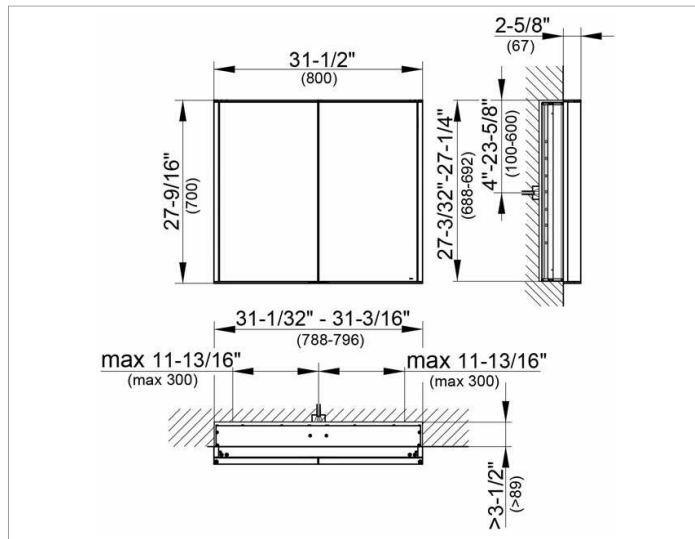

**Royal Match**

12812171351 Mirror cabinet

**PRODUCT**

**DRAWING**

**PRODUCT ATTRIBUTES**

for recessed installation  
 2 hinged double sided crystal mirror doors,  
 body in aluminum silver anodized,  
 rear panel in back-lacquered white glass  
 Operation:  
 control panel with capacitive touch sensor,  
 optional to be operated via the light switch  
 Illumination:  
 LED 2 x 12.5 watt (lifespan > 30.000 hours),  
 light color 3000 kelvin (warm white),  
 infinitely dimmable  
 EEK: ,

**EQUIPMENT**

- 2 sockets (internal)
- 2 x 3 adjustable glass shelves
- interior lighting

**SURFACE**

silver anodized

**DIMENSION**

31,5 x 27,56 x 5,91 "

**SPECIFICATIONS**

KEUCO Royal Match Mirror cabinet 12812171351  
 High quality Mirror cabinet in elegant design