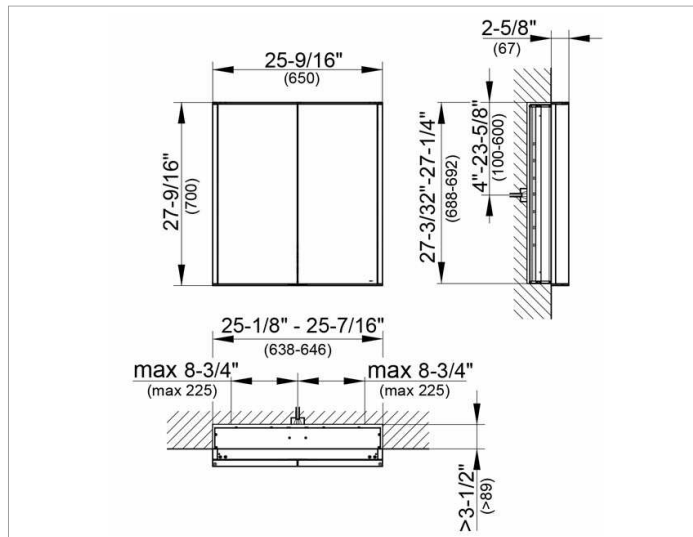

Royal Match
12811171351 Mirror cabinet

PRODUCT

DRAWING

PRODUCT ATTRIBUTES

for recessed installation
 2 hinged double sided crystal mirror doors,
 body in aluminum silver anodized,
 rear panel in back-lacquered white glass
 Operation:
 control panel with capacitive touch sensor,
 optional to be operated via the light switch
 Illumination:
 LED 2 x 12.5 watt (lifespan > 30.000 hours),
 light color 3000 kelvin (warm white),
 infinitely dimmable
 EEK: ,

EQUIPMENT

- 2 sockets (internal)
- 2 x 3 adjustable glass shelves
- interior lighting

SURFACE

silver anodized

DIMENSION

25,59 x 27,56 x 5,91 "

SPECIFICATIONS

KEUCO Royal Match Mirror cabinet 12811171351
 High quality Mirror cabinet in elegant design