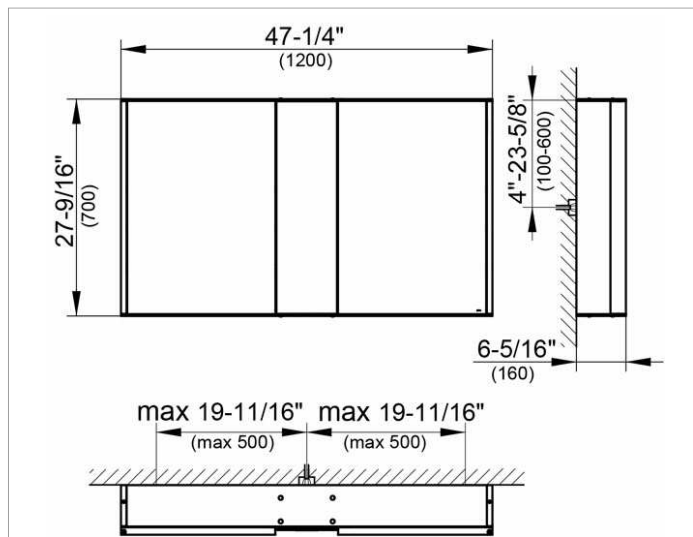

**Royal Match**  
12804171351 Mirror cabinet

**PRODUCT**

**DRAWING**

**PRODUCT ATTRIBUTES**

wall mounted,  
1 fixed mirror unit (centric)  
2 hinged double sided crystal mirror doors,  
body in aluminum silver anodized,  
rear panel in back-lacquered white glass  
Operation:  
control panel with capacitive touch sensor,  
optional to be operated via the light switch  
Illumination:  
LED 2 x 12.5 watt (lifespan > 30.000 hours),  
light color 3000 kelvin (warm white),  
infinitely dimmable  
EEK: ,

**EQUIPMENT**

- 2 sockets (internal)
- 2 x 3 adjustable glass shelves
- interior lighting

**SURFACE**

silver anodized

**DIMENSION**

47,24 x 27,56 x 6,3 "

**SPECIFICATIONS**

KEUCO Royal Match Mirror cabinet 12804171351  
High quality Mirror cabinet in elegant design

wall mounted,  
1 fixed mirror unit (centric)  
2 hinged double sided crystal mirror doors,  
body in aluminium silver anodized,  
rear panel in back-lacquered white glass

Operation:  
control panel with capacitive touch sensor,  
optional to be operated via the light switch